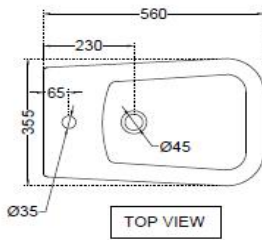

SPECIFICATION DATA SHEET

PRODUCT DETAILS

<b>Manufacturer :</b>	Artize	<b>Type:</b>	Floor Mounted Bidet
		<b>Outlet</b>	Vertical
<b>Colour:</b>	White	<b>Material:</b>	Fine Fire Clay
<b>Technical Details:</b>	Tap hole dia. $\varnothing 35 \pm 2$ mm		
	ID of waste outlet hole dia. $\varnothing 45 \pm 3$ mm		
Horizontal distance between the centre line of the tap hole and the centre line of the waste outlet hole $\leq 165$ mm			

PRODUCT IMAGE

TECHNICAL DRAWING

<b>Product Dimension</b>	355x560x420 mm	<b>FEATURES</b>
<b>Product Weight</b>	20.3 Kg	Straight Line Design with Soft Edges, Tap Hole, Anti Germ Glaze
<b>ACCESSORIES INCLUDED</b>		
Overflow Hole cap		ZPS-WHT-9014
Floor Fixing Screws		ZPS-WHT-FB16

CERTIFICATION

Compliance : MS 147 : 2001

DISCLAIMER: Our every effort has been made to ensure factual accuracy, the information presented subject to changes due to requirements in different sites, markets and/ or countries. All dimensions are in mm (Tolerance  $\pm 5$  MM). Jaquar reserves the right to make the necessary amendments at any time without prior notice.