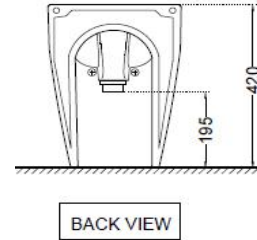

SPECIFICATION DATA SHEET

PRODUCT DETAILS

<b>Manufacturer :</b>	Artize	<b>Type:</b>	Floor Mounted Bidet
		<b>Outlet</b>	Vertical
<b>Colour:</b>	White	<b>Material:</b>	Fine Fire Clay
<b>Technical Details:</b>	Tap hole dia. $\varnothing 35 \pm 2$ mm		
	ID of waste outlet hole dia. $\varnothing 45 \pm 3$ mm		
Horizontal distance between the centre line of the tap hole and the centre line of the waste outlet hole $\leq 165$ mm			

PRODUCT IMAGE

TECHNICAL DRAWING

<b>Product Dimension</b>	355x560x420 mm	<b>FEATURES</b>
<b>Product Weight</b>	20.3 Kg	Straight Line Design with Soft Edges, Tap Hole, Anti Germ Glaze
<b>ACCESSORIES INCLUDED</b>		
Overflow Hole cap		ZPS-WHT-9014
Floor Fixing Screws		ZPS-WHT-FB16

CERTIFICATION

Compliance : MS 147 : 2001

DISCLAIMER: Our every effort has been made to ensure factual accuracy, the information presented subject to changes due to requirements in different sites, markets and/ or countries. All dimensions are in mm (Tolerance  $\pm 5$  MM). Jaquar reserves the right to make the necessary amendments at any time without prior notice.