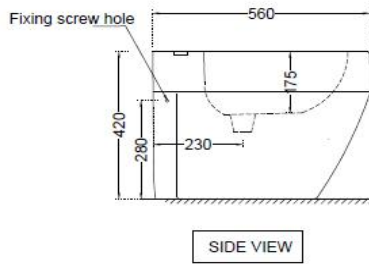

SPECIFICATION DATA SHEET

PRODUCT DETAILS

<b>Manufacturer :</b>	Artize	<b>Type:</b>	Floor Mounted Bidet
		<b>Outlet</b>	Vertical
<b>Colour:</b>	White	<b>Material:</b>	Fine Fire Clay
<b>Technical Details:</b>	Tap hole dia. $\varnothing 35 \pm 2$ mm		
	ID of waste outlet hole dia. $\varnothing 45 \pm 3$ mm		
Horizontal distance between the centre line of the tap hole and the centre line of the waste outlet hole $\leq 165$ mm			

PRODUCT IMAGE

TECHNICAL DRAWING

<b>Product Dimension</b>	355x560x420 mm	<b>FEATURES</b>
<b>Product Weight</b>	20.3 Kg	Straight Line Design with Soft Edges, Tap Hole, Anti Germ Glaze
<b>ACCESSORIES INCLUDED</b>		
Overflow Hole cap		ZPS-WHT-9014
Floor Fixing Screws		ZPS-WHT-FB16

CERTIFICATION

Compliance : MS 147 : 2001

DISCLAIMER: Our every effort has been made to ensure factual accuracy, the information presented subject to changes due to requirements in different sites, markets and/ or countries. All dimensions are in mm (Tolerance  $\pm 5$  MM). Jaquar reserves the right to make the necessary amendments at any time without prior notice.