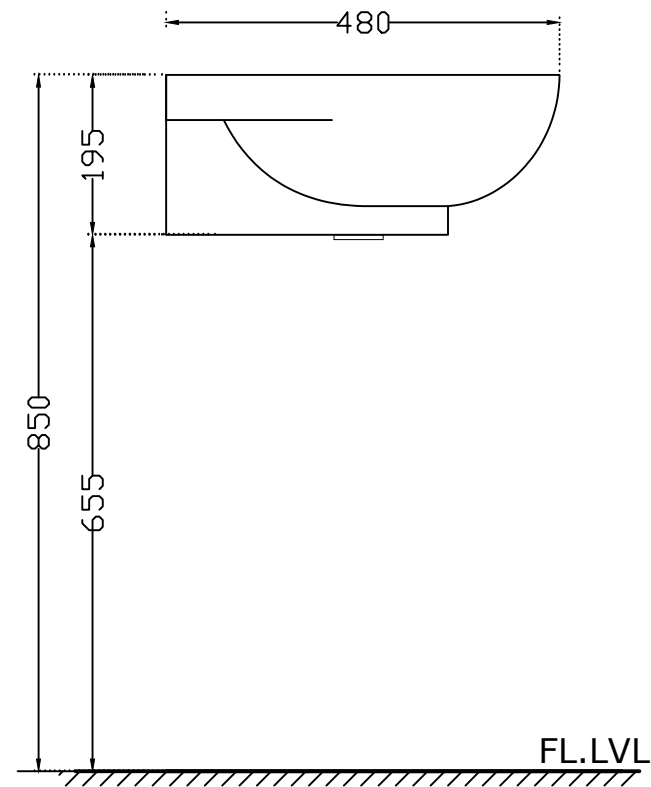

TOP VIEW

SIDE VIEW

BACK VIEW

	Jaquar Group Global Headquarters Plot No. 3, Sector- M-11, IMT Manesar Gurgaon, NCR - 122050, India E-mail : Sales: support@jaquar.com Customer Service : service@jaquar.com		ITEM CODE	CLS-WHT-47801
	ITEM TYPE	WALL HUNG BASIN		
	ITEM SIZE	650x480x195 mm		
	ALL DIMENSIONS ARE IN MM. (TOLERANCE ± 5 MM)			