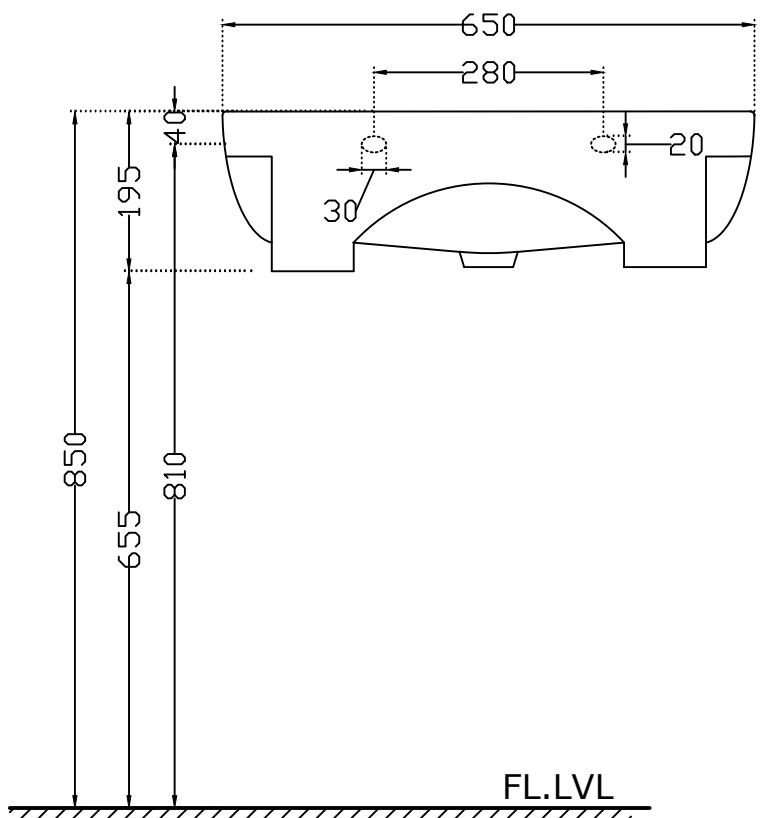

TOP VIEW

SIDE VIEW

BACK VIEW

	Jaquar Group Global Headquarters Plot No. 3, Sector- M-11, IMT Manesar Gurgaon, NCR - 122050, India E-mail : Sales: support@jaquar.com Customer Service : service@jaquar.com		ITEM CODE	CLS-WHT-47801
	ITEM TYPE	WALL HUNG BASIN		
	ITEM SIZE	650x480x195 mm		
	ALL DIMENSIONS ARE IN MM. (TOLERANCE ± 5 MM)			