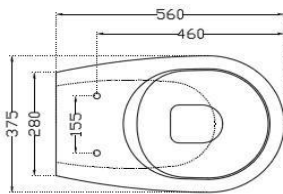

SPECIFICATION DATA SHEET

PRODUCT DETAILS

Manufacturer :	Artize	Type:	Wall Hung WC
Colour:	White	Flush valves	Regular, Dual & I Flush advantages
Outlet	Horizontal	Material:	Ceramic - Vitreous China
Technical Details:	Internal diameter of inlet hole dia. $\varnothing 55 \pm 3$ mm External diameter of outlet hole dia. $\varnothing 100 \pm 5$ mm		

PRODUCT IMAGE

TECHNICAL DRAWING

TOP VIEW

SIDE VIEW

BACK VIEW

Product Dimension	375x560x355 mm	FEATURES
Product Weight	21.2 kg	Rimless Bowl Design, Quick Release slim seat cover, Efficient Dual Flushing - 3/6 LPF, Anti Germ Glaze, Trap glaze

DISCLAIMER: Our every effort has been made to ensure factual accuracy, the information presented subject to changes due to requirements in different sites, markets and/ or countries. All dimensions are in mm (Tolerance ± 5 MM). Jaquar reserves the right to make the necessary amendments at any time without prior notice.