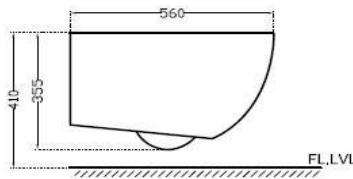

SPECIFICATION DATA SHEET

PRODUCT DETAILS

Manufacturer :	Artize	Type:	Wall Hung WC
Colour:	White	Flush valves	Regular, Dual & I Flush advantages
Outlet	Horizontal	Material:	Ceramic - Vitreous China
Technical Details:	Internal diameter of inlet hole dia. $\varnothing 55 \pm 3$ mm External diameter of outlet hole dia. $\varnothing 100 \pm 5$ mm		

PRODUCT IMAGE

TECHNICAL DRAWING

TOP VIEW

SIDE VIEW

BACK VIEW

Product Dimension	375x560x355 mm	FEATURES
Product Weight	21.2 kg	Rimless Bowl Design, Quick Release slim seat cover, Efficient Dual Flushing - 3/6 LPF, Anti Germ Glaze, Trap glaze

DISCLAIMER: Our every effort has been made to ensure factual accuracy, the information presented subject to changes due to requirements in different sites, markets and/ or countries. All dimensions are in mm (Tolerance ± 5 MM). Jaquar reserves the right to make the necessary amendments at any time without prior notice.