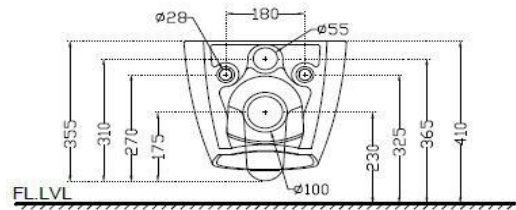

SPECIFICATION DATA SHEET

PRODUCT DETAILS

Manufacturer :	Artize	Type:	Wall Hung WC
Colour:	White	Flush valves	Regular, Dual & I Flush advantages
Outlet	Horizontal	Material:	Ceramic - Vitreous China
Technical Details:	Internal diameter of inlet hole dia. $\varnothing 55 \pm 3$ mm External diameter of outlet hole dia. $\varnothing 100 \pm 5$ mm		

PRODUCT IMAGE

TECHNICAL DRAWING

TOP VIEW

SIDE VIEW

BACK VIEW

Product Dimension	375x560x355 mm	FEATURES
Product Weight	21.2 kg	Rimless Bowl Design, Quick Release slim seat cover, Efficient Dual Flushing - 3/6 LPF, Anti Germ Glaze, Trap glaze

DISCLAIMER: Our every effort has been made to ensure factual accuracy, the information presented subject to changes due to requirements in different sites, markets and/ or countries. All dimensions are in mm (Tolerance ± 5 MM). Jaquar reserves the right to make the necessary amendments at any time without prior notice.