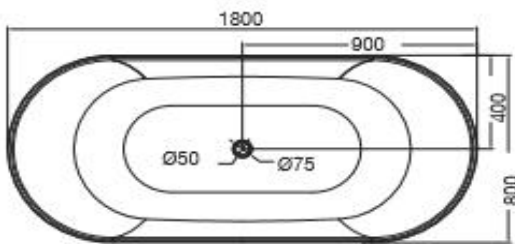

Artize

<b>Range Name</b>	CONFLUENCE
<b>Category</b>	Free Standing Bathtub
<b>Code:</b>	ABT-WHT-FSBTCF2011

Image is only for illustration purpose

<b>Size (mm):</b>	1800X800X515	<b>Features</b>	Solid Surface Free Standing Bathtub
<b>Material:</b>	Solid Surface		
<b>Reinforcement:</b>	Solid Surface		
<b>Accessories Included:</b>	- Overflow And Waste • Drain Pipe With Trap		
<b>Accessories Excluded:</b>			

Artize

<b>Range Name</b>	TIAARA
<b>Category</b>	Free Standing Bathtub
<b>Code:</b>	JBT-WHT-FSBTCF3011

Image is only for illustration purpose

<b>Size (mm):</b>	1900X900X500	<b>Features</b>	Solid Surface Free Standing Bathtub
<b>Material:</b>	Solid Surface		
<b>Reinforcement:</b>	Solid Surface		
<b>Accessories Included:</b>	- Overflow And Waste • Drain Pipe With Trap		
<b>Accessories Excluded:</b>			