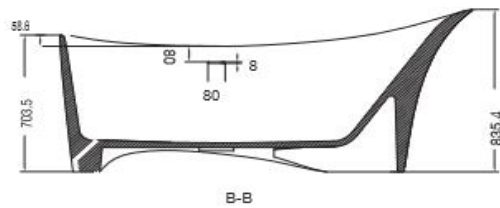

Artize

<b>Range Name</b>	CONFLUENCE
<b>Category</b>	Free Standing Bathtub
<b>Code:</b>	ABT-WHT-FSBTCF2011

Image is only for illustration purpose

<b>Size (mm):</b>	1800X800X515	<b>Features</b>	Solid Surface Free Standing Bathtub
<b>Material:</b>	Solid Surface		
<b>Reinforcement:</b>	Solid Surface		
<b>Accessories Included:</b>	- Overflow And Waste • Drain Pipe With Trap		
<b>Accessories Excluded:</b>			

Artize

<b>Range Name</b>	TIAARA
<b>Category</b>	Free Standing Bathtub
<b>Code:</b>	JBT-WHT-FSBTCF3011

Image is only for illustration purpose

<b>Size (mm):</b>	1900X900X500	<b>Features</b>	Solid Surface Free Standing Bathtub
<b>Material:</b>	Solid Surface		
<b>Reinforcement:</b>	Solid Surface		
<b>Accessories Included:</b>	- Overflow And Waste • Drain Pipe With Trap		
<b>Accessories Excluded:</b>			