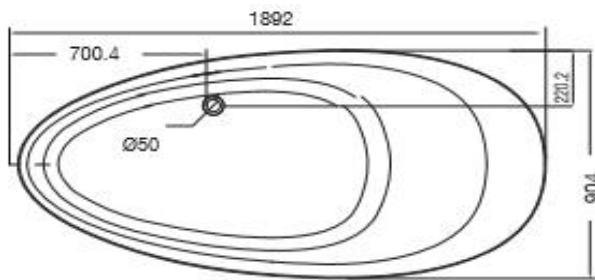

Artize

<b>Range Name</b>	CONFLUENCE
<b>Category</b>	Free Standing Bathtub
<b>Code:</b>	ABT-WHT-FSBTCF2011

Image is only for illustration purpose

<b>Size (mm):</b>	1800X800X515	<b>Features</b>	Solid Surface Free Standing Bathtub
<b>Material:</b>	Solid Surface		
<b>Reinforcement:</b>	Solid Surface		
<b>Accessories Included:</b>	- Overflow And Waste • Drain Pipe With Trap		
<b>Accessories Excluded:</b>			

Artize

<b>Range Name</b>	TIAARA
<b>Category</b>	Free Standing Bathtub
<b>Code:</b>	JBT-WHT-FSBTCF3011

Image is only for illustration purpose

<b>Size (mm):</b>	1900X900X500	<b>Features</b>	Solid Surface Free Standing Bathtub
<b>Material:</b>	Solid Surface		
<b>Reinforcement:</b>	Solid Surface		
<b>Accessories Included:</b>	- Overflow And Waste • Drain Pipe With Trap		
<b>Accessories Excluded:</b>			