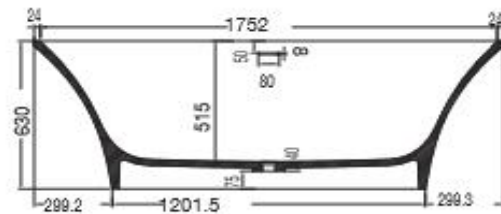

Artize

<b>Range Name</b>	CONFLUENCE
<b>Category</b>	Free Standing Bathtub
<b>Code:</b>	ABT-WHT-FSBTCF2011

Image is only for illustration purpose

<b>Size (mm):</b>	1800X800X515	<b>Features</b>	Solid Surface Free Standing Bathtub
<b>Material:</b>	Solid Surface		
<b>Reinforcement:</b>	Solid Surface		
<b>Accessories Included:</b>	- Overflow And Waste • Drain Pipe With Trap		
<b>Accessories Excluded:</b>			

Artize

<b>Range Name</b>	TIAARA
<b>Category</b>	Free Standing Bathtub
<b>Code:</b>	JBT-WHT-FSBTCF3011

Image is only for illustration purpose

<b>Size (mm):</b>	1900X900X500	<b>Features</b>	Solid Surface Free Standing Bathtub
<b>Material:</b>	Solid Surface		
<b>Reinforcement:</b>	Solid Surface		
<b>Accessories Included:</b>	- Overflow And Waste • Drain Pipe With Trap		
<b>Accessories Excluded:</b>			