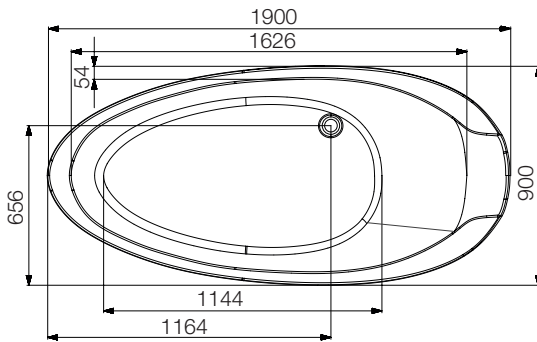

PRODUCT DETAILS

Range Name	TIAARA
Category	BUILT IN BATH TUB WITH FRAME
Code	ABT-WHT-TIAARA190FX
Size (mm)	1900 x 900 x 520
Material	Acrylic PMMA
Reinforcement	PU GREEN

PRODUCT IMAGE

TECHNICAL DRAWING

Top View

Side View

Accessories Included

Powder Coated Frame

FEATURES

- Size: 1900 x 900 x 520 mm
- Excellent Finish
- Great Elasticity
- Good Strength
- Scratch Resistance
- Effective Insulator
- Higher Grade Quality
- Excellent Quality PMMA