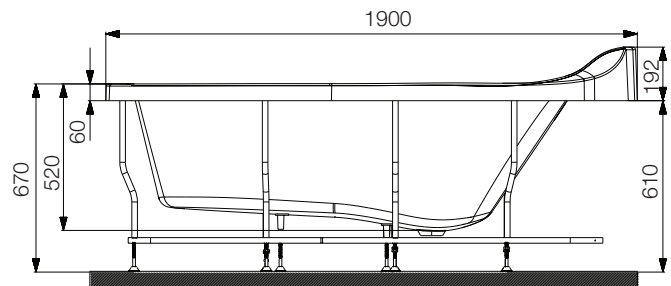

PRODUCT DETAILS

Range Name	TIAARA
Category	BUILT IN BATH TUB WITH FRAME
Code	ABT-WHT-TIAARA190FX
Size (mm)	1900 x 900 x 520
Material	Acrylic PMMA
Reinforcement	PU GREEN

PRODUCT IMAGE

TECHNICAL DRAWING

Top View

Side View

Accessories Included

Powder Coated Frame

FEATURES

- Size: 1900 x 900 x 520 mm
- Excellent Finish
- Great Elasticity
- Good Strength
- Scratch Resistance
- Effective Insulator
- Higher Grade Quality
- Excellent Quality PMMA

CERTIFICATION

Compliance: EN 14516: 2015+A1:2018

DISCLAIMER: Our every effort has been made to ensure factual accuracy, the information presented subject to changes due to requirements in different sites, markets and/ or countries. All dimensions are in mm (Tolerance ± 5 MM). Jaquar reserves the right to make the necessary amendments at any time without prior notice.