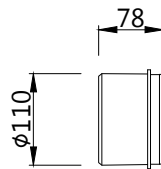

STRAIGHT PIPE

OUTLET PIPE ADAPTOR

PLUG