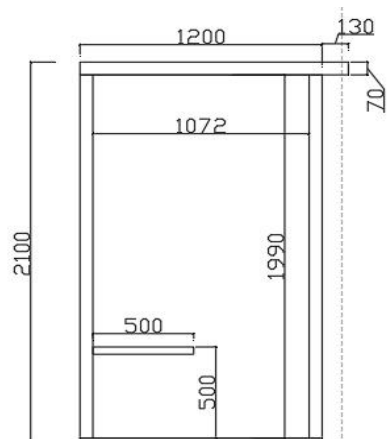

Artize

Range Name	Bio
Category	Sauna
Code:	ASU-NAW-1102A220

Image is only for illustration purpose

Size (mm):	2200 x 2000 x 2100	Features	Digital control panel Interior white LED light Chromotherapy Music Sytem 2pcs Lumber Support Thermometer Hygrometer Sandglass
Material:	Cedar Wood		
Heater	3.6Kw Infrared Heater 9Kw Stove Heater		
Accessories Included:	2pcs S - Shaped backrest Stove, Frame, Sauna Rock, Ladle & Barrel		

TOP VIEW

FRONT ELEVATION

SIDE ELEVATION

Artize

Range Name	Aura
Category	Sauna
Code:	ASU-NAW-9060150

Image is only for illustration purpose

Size (mm):	1500 x 1200 x 2100	Features	Digital control panel
Material:	Cedar Wood		Interior & Outside LED white light
Heater	2.12Kw Infrared Heater		Chromotherapy
Accessories Included:	2pcs S - Shaped backrest		Music Sytem
			2pcs Lumber Support
			Thermometer
			Hygrometer

TOP VIEW

FRONT ELEVATION

SIDE ELEVATION