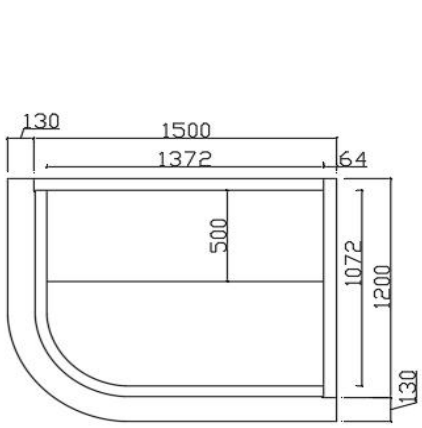

Artize

Range Name	Bio
Category	Sauna
Code:	ASU-NAW-1102A220

Image is only for illustration purpose

Size (mm):	2200 x 2000 x 2100	Features	Digital control panel Interior white LED light Chromotherapy Music Sytem 2pcs Lumber Support Thermometer Hygrometer Sandglass
Material:	Cedar Wood		
Heater	3.6Kw Infrared Heater 9Kw Stove Heater		
Accessories Included:	2pcs S - Shaped backrest Stove, Frame, Sauna Rock, Ladle & Barrel		

TOP VIEW

FRONT ELEVATION

SIDE ELEVATION

Artize

Range Name	Aura
Category	Sauna
Code:	ASU-NAW-9060150

Image is only for illustration purpose

Size (mm):	1500 x 1200 x 2100	Features	Digital control panel
Material:	Cedar Wood		Interior & Outside LED white light
Heater	2.12Kw Infrared Heater		Chromotherapy
Accessories Included:	2pcs S - Shaped backrest		Music Sytem
			2pcs Lumber Support
			Thermometer
			Hygrometer

TOP VIEW

FRONT ELEVATION

SIDE ELEVATION