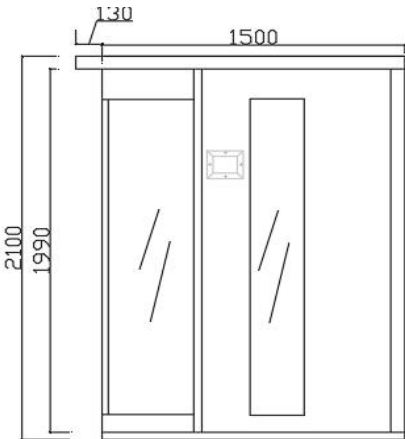

Artize

Range Name	Bio
Category	Sauna
Code:	ASU-NAW-1102A220

Image is only for illustration purpose

Size (mm):	2200 x 2000 x 2100	Features	Digital control panel Interior white LED light Chromotherapy Music Sytem 2pcs Lumber Support Thermometer Hygrometer Sandglass
Material:	Cedar Wood		
Heater	3.6Kw Infrared Heater 9Kw Stove Heater		
Accessories Included:	2pcs S - Shaped backrest Stove, Frame, Sauna Rock, Ladle & Barrel		

TOP VIEW

FRONT ELEVATION

SIDE ELEVATION

Artize

Range Name	Aura
Category	Sauna
Code:	ASU-NAW-9060150

Image is only for illustration purpose

Size (mm):	1500 x 1200 x 2100	Features	Digital control panel
Material:	Cedar Wood		Interior & Outside LED white light
Heater	2.12Kw Infrared Heater		Chromotherapy
Accessories Included:	2pcs S - Shaped backrest		Music Sytem
			2pcs Lumber Support
			Thermometer
			Hygrometer

TOP VIEW

FRONT ELEVATION

SIDE ELEVATION