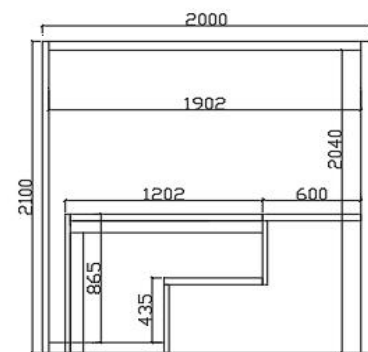

Artize

Range Name	Bio
Category	Sauna
Code:	ASU-NAW-1102A220

Image is only for illustration purpose

Size (mm):	2200 x 2000 x 2100	Features	Digital control panel Interior white LED light Chromotherapy Music Sytem 2pcs Lumber Support Thermometer Hygrometer Sandglass
Material:	Cedar Wood		
Heater	3.6Kw Infrared Heater 9Kw Stove Heater		
Accessories Included:	2pcs S - Shaped backrest Stove, Frame, Sauna Rock, Ladle & Barrel		

TOP VIEW

FRONT ELEVATION

SIDE ELEVATION

Artize

Range Name	Aura
Category	Sauna
Code:	ASU-NAW-9060150

Image is only for illustration purpose

Size (mm):	1500 x 1200 x 2100	Features	Digital control panel
Material:	Cedar Wood		Interior & Outside LED white light
Heater	2.12Kw Infrared Heater		Chromotherapy
Accessories Included:	2pcs S - Shaped backrest		Music Sytem
			2pcs Lumber Support
			Thermometer
			Hygrometer

TOP VIEW

FRONT ELEVATION

SIDE ELEVATION