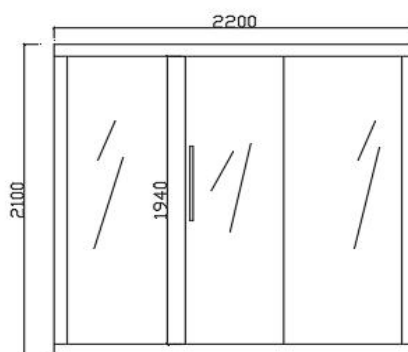

Artize

Range Name	Bio
Category	Sauna
Code:	ASU-NAW-1102A220

Image is only for illustration purpose

Size (mm):	2200 x 2000 x 2100	Features	Digital control panel Interior white LED light Chromotherapy Music Sytem 2pcs Lumber Support Thermometer Hygrometer Sandglass
Material:	Cedar Wood		
Heater	3.6Kw Infrared Heater 9Kw Stove Heater		
Accessories Included:	2pcs S - Shaped backrest Stove, Frame, Sauna Rock, Ladle & Barrel		

TOP VIEW

FRONT ELEVATION

SIDE ELEVATION

Artize

Range Name	Aura
Category	Sauna
Code:	ASU-NAW-9060150

Image is only for illustration purpose

Size (mm):	1500 x 1200 x 2100	Features	Digital control panel
Material:	Cedar Wood		Interior & Outside LED white light
Heater	2.12Kw Infrared Heater		Chromotherapy
Accessories Included:	2pcs S - Shaped backrest		Music Sytem
			2pcs Lumber Support
			Thermometer
			Hygrometer

TOP VIEW

FRONT ELEVATION

SIDE ELEVATION