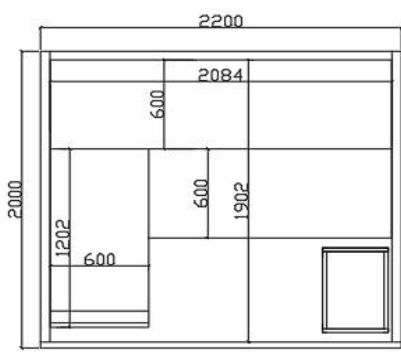

Artize

Range Name	Bio
Category	Sauna
Code:	ASU-NAW-1102A220

Image is only for illustration purpose

Size (mm):	2200 x 2000 x 2100	Features	Digital control panel Interior white LED light Chromotherapy Music Sytem 2pcs Lumber Support Thermometer Hygrometer Sandglass
Material:	Cedar Wood		
Heater	3.6Kw Infrared Heater 9Kw Stove Heater		
Accessories Included:	2pcs S - Shaped backrest Stove, Frame, Sauna Rock, Ladle & Barrel		

TOP VIEW

FRONT ELEVATION

SIDE ELEVATION

Artize

Range Name	Aura
Category	Sauna
Code:	ASU-NAW-9060150

Image is only for illustration purpose

Size (mm):	1500 x 1200 x 2100	Features	Digital control panel
Material:	Cedar Wood		Interior & Outside LED white light
Heater	2.12Kw Infrared Heater		Chromotherapy
Accessories Included:	2pcs S - Shaped backrest		Music Sytem
			2pcs Lumber Support
			Thermometer
			Hygrometer

TOP VIEW

FRONT ELEVATION

SIDE ELEVATION