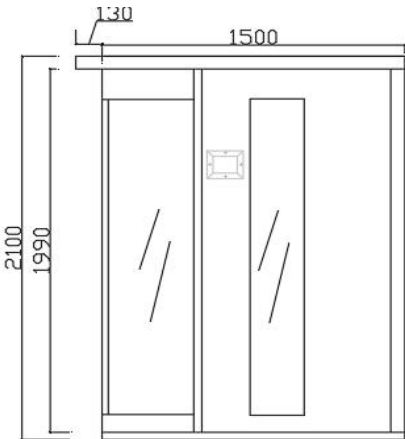

Image is only for illustration purpose

|                              |  |                 |  |
|------------------------------|--|-----------------|--|
| <b>Size (mm):</b>            | 2200 x 2000 x 2100   | <b>Features</b> | Digital control panel<br>Interior white LED light<br>Chromotherapy<br>Music Sytem<br>2pcs Lumber Support<br>Thermometer<br>Hygrometer<br>Sandglass |
| <b>Material:</b>             | Cedar Wood   |                 |  |
| <b>Heater</b>                | 3.6Kw Infrared Heater<br>9Kw Stove Heater                            |                 |  |
| <b>Accessories Included:</b> | 2pcs S - Shaped backrest<br>Stove, Frame, Sauna Rock, Ladle & Barrel |                 |  |

TOP VIEW

FRONT ELEVATION

SIDE ELEVATION

Artize

|                   |                 |
|-------------------|-----------------|
| <b>Range Name</b> | Aura            |
| <b>Category</b>   | Sauna           |
| <b>Code:</b>      | ASU-NAW-9060150 |

Image is only for illustration purpose

|                              |                          |                 |   |
|------------------------------|--------------------------|-----------------|---|
| <b>Size (mm):</b>            | 1500 x 1200 x 2100       | <b>Features</b> | Digital control panel   |
| <b>Material:</b>             | Cedar Wood               |                 | Interior & Outside LED white light                              |
| <b>Heater</b>                | 2.12Kw Infrared Heater   |                 | Chromotherapy   |
| <b>Accessories Included:</b> | 2pcs S - Shaped backrest |                 | Music Sytem<br>2pcs Lumber Support<br>Thermometer<br>Hygrometer |

TOP VIEW

FRONT ELEVATION

SIDE ELEVATION