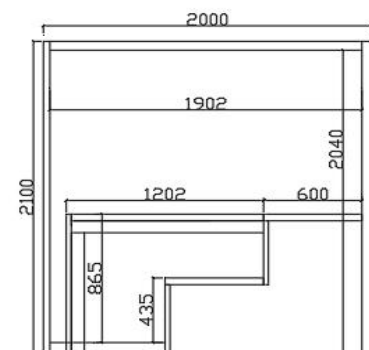

Image is only for illustration purpose

|                              |  |                 |  |
|------------------------------|--|-----------------|--|
| <b>Size (mm):</b>            | 2200 x 2000 x 2100   | <b>Features</b> | Digital control panel<br>Interior white LED light<br>Chromotherapy<br>Music Sytem<br>2pcs Lumber Support<br>Thermometer<br>Hygrometer<br>Sandglass |
| <b>Material:</b>             | Cedar Wood   |                 |  |
| <b>Heater</b>                | 3.6Kw Infrared Heater<br>9Kw Stove Heater                            |                 |  |
| <b>Accessories Included:</b> | 2pcs S - Shaped backrest<br>Stove, Frame, Sauna Rock, Ladle & Barrel |                 |  |

TOP VIEW

FRONT ELEVATION

SIDE ELEVATION

Artize

|                   |                 |
|-------------------|-----------------|
| <b>Range Name</b> | Aura            |
| <b>Category</b>   | Sauna           |
| <b>Code:</b>      | ASU-NAW-9060150 |

Image is only for illustration purpose

|                              |                          |                 |   |
|------------------------------|--------------------------|-----------------|---|
| <b>Size (mm):</b>            | 1500 x 1200 x 2100       | <b>Features</b> | Digital control panel   |
| <b>Material:</b>             | Cedar Wood               |                 | Interior & Outside LED white light                              |
| <b>Heater</b>                | 2.12Kw Infrared Heater   |                 | Chromotherapy   |
| <b>Accessories Included:</b> | 2pcs S - Shaped backrest |                 | Music Sytem<br>2pcs Lumber Support<br>Thermometer<br>Hygrometer |