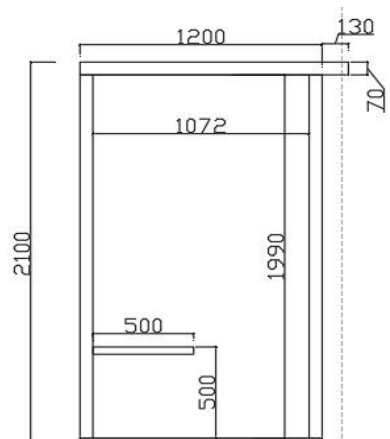

Image is only for illustration purpose

|                              |  |                 |  |
|------------------------------|--|-----------------|--|
| <b>Size (mm):</b>            | 2200 x 2000 x 2100   | <b>Features</b> | Digital control panel<br>Interior white LED light<br>Chromotherapy<br>Music Sytem<br>2pcs Lumber Support<br>Thermometer<br>Hygrometer<br>Sandglass |
| <b>Material:</b>             | Cedar Wood   |                 |  |
| <b>Heater</b>                | 3.6Kw Infrared Heater<br>9Kw Stove Heater                            |                 |  |
| <b>Accessories Included:</b> | 2pcs S - Shaped backrest<br>Stove, Frame, Sauna Rock, Ladle & Barrel |                 |  |

TOP VIEW

FRONT ELEVATION

SIDE ELEVATION

Artize

|                   |                 |
|-------------------|-----------------|
| <b>Range Name</b> | Aura            |
| <b>Category</b>   | Sauna           |
| <b>Code:</b>      | ASU-NAW-9060150 |

Image is only for illustration purpose

|                              |                          |                 |   |
|------------------------------|--------------------------|-----------------|---|
| <b>Size (mm):</b>            | 1500 x 1200 x 2100       | <b>Features</b> | Digital control panel   |
| <b>Material:</b>             | Cedar Wood               |                 | Interior & Outside LED white light                              |
| <b>Heater</b>                | 2.12Kw Infrared Heater   |                 | Chromotherapy   |
| <b>Accessories Included:</b> | 2pcs S - Shaped backrest |                 | Music Sytem<br>2pcs Lumber Support<br>Thermometer<br>Hygrometer |

TOP VIEW

FRONT ELEVATION

SIDE ELEVATION