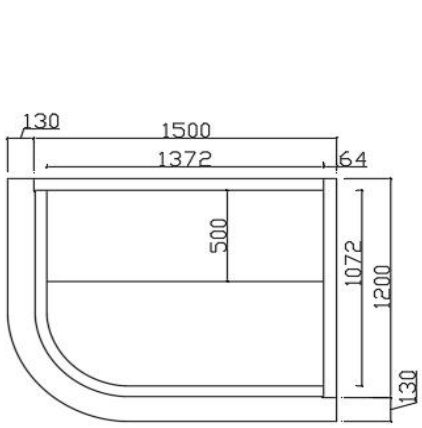

Image is only for illustration purpose

|                              |  |                 |  |
|------------------------------|--|-----------------|--|
| <b>Size (mm):</b>            | 2200 x 2000 x 2100   | <b>Features</b> | Digital control panel<br>Interior white LED light<br>Chromotherapy<br>Music Sytem<br>2pcs Lumber Support<br>Thermometer<br>Hygrometer<br>Sandglass |
| <b>Material:</b>             | Cedar Wood   |                 |  |
| <b>Heater</b>                | 3.6Kw Infrared Heater<br>9Kw Stove Heater                            |                 |  |
| <b>Accessories Included:</b> | 2pcs S - Shaped backrest<br>Stove, Frame, Sauna Rock, Ladle & Barrel |                 |  |

TOP VIEW

FRONT ELEVATION

SIDE ELEVATION

Artize

|                   |                 |
|-------------------|-----------------|
| <b>Range Name</b> | Aura            |
| <b>Category</b>   | Sauna           |
| <b>Code:</b>      | ASU-NAW-9060150 |

Image is only for illustration purpose

|                              |                          |                 |   |
|------------------------------|--------------------------|-----------------|---|
| <b>Size (mm):</b>            | 1500 x 1200 x 2100       | <b>Features</b> | Digital control panel   |
| <b>Material:</b>             | Cedar Wood               |                 | Interior & Outside LED white light                              |
| <b>Heater</b>                | 2.12Kw Infrared Heater   |                 | Chromotherapy   |
| <b>Accessories Included:</b> | 2pcs S - Shaped backrest |                 | Music Sytem<br>2pcs Lumber Support<br>Thermometer<br>Hygrometer |

TOP VIEW

FRONT ELEVATION

SIDE ELEVATION