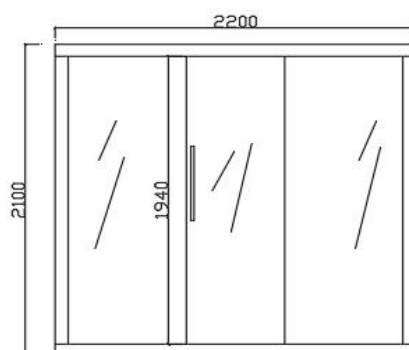

FRONT ELEVATION