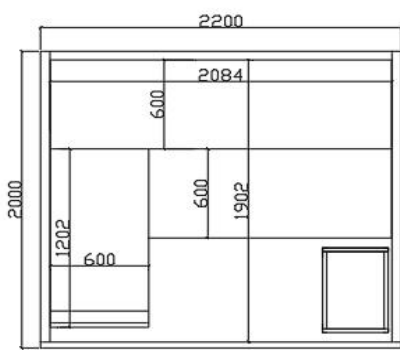

Artize

|                   |                  |
|-------------------|------------------|
| <b>Range Name</b> | Bio              |
| <b>Category</b>   | Sauna            |
| <b>Code:</b>      | ASU-NAW-1102A220 |

Image is only for illustration purpose

|                              |  |                 |  |
|------------------------------|--|-----------------|--|
| <b>Size (mm):</b>            | 2200 x 2000 x 2100   | <b>Features</b> | Digital control panel<br>Interior white LED light<br>Chromotherapy<br>Music Sytem<br>2pcs Lumber Support<br>Thermometer<br>Hygrometer<br>Sandglass |
| <b>Material:</b>             | Cedar Wood   |                 |  |
| <b>Heater</b>                | 3.6Kw Infrared Heater<br>9Kw Stove Heater                            |                 |  |
| <b>Accessories Included:</b> | 2pcs S - Shaped backrest<br>Stove, Frame, Sauna Rock, Ladle & Barrel |                 |  |

Image is only for illustration purpose

|                              |                          |                 |   |
|------------------------------|--------------------------|-----------------|---|
| <b>Size (mm):</b>            | 1500 x 1200 x 2100       | <b>Features</b> | Digital control panel   |
| <b>Material:</b>             | Cedar Wood               |                 | Interior & Outside LED white light                              |
| <b>Heater</b>                | 2.12Kw Infrared Heater   |                 | Chromotherapy   |
| <b>Accessories Included:</b> | 2pcs S - Shaped backrest |                 | Music Sytem<br>2pcs Lumber Support<br>Thermometer<br>Hygrometer |