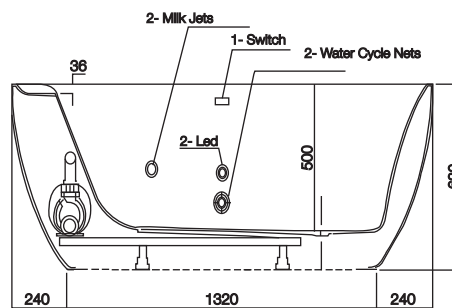

## PRODUCT DETAILS

Range Name	LEXA
Category	OXYPOOL SYSTEM
Code	AWL-WHT-FSBTLX1001OX
Size (mm)	1800 x 800 x 500
Material	LUCITE ACRYLIC
Reinforcement	FIBER GLASS & RESIN

## TECHNICAL DRAWING

Top View

Side View

Front View

Accessories Included

Drain & Overflow, Frame SS, Headrest

## FEATURES

- Size: 1800 x 800 x 500 mm
- Depth: 500mm
- Oxy Jets- 2 numbers
- Chromo source: 2