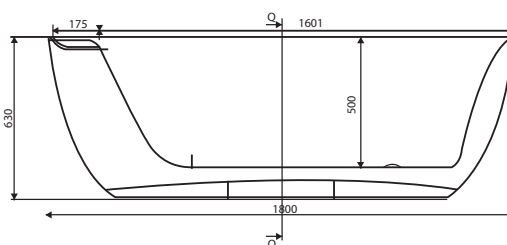

## FEATURES

- Size: 1800 x 800 x 500 mm
- Depth: 500mm
- Oxy Jets- 2 numbers
- Chromo source: 2

## PRODUCT IMAGE

## TECHNICAL DRAWING

Top View

Side View

Front View

Accessories Included

Overflow and waste, Drain pipe with trap, Headrest