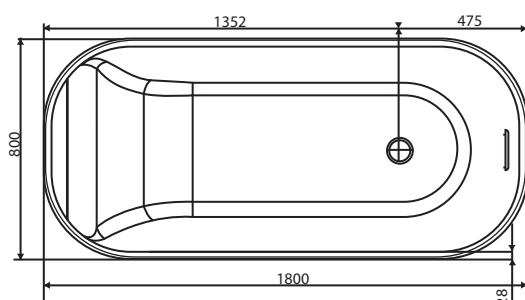

TECHNICAL DRAWING

Top View