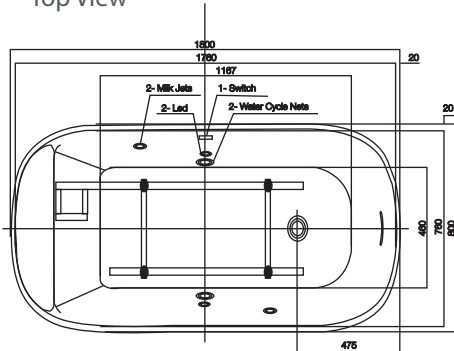

TECHNICAL DRAWING

Top View