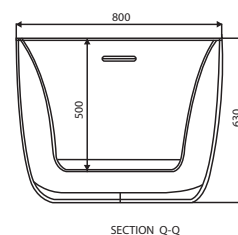

## FEATURES

- Size: 1800 x 800 x 500 mm
- Depth: 500mm
- Oxy Jets- 2 numbers
- Chromo source: 2

## PRODUCT IMAGE

## TECHNICAL DRAWING

Top View

Side View

Front View

Accessories Included

Overflow and waste, Drain pipe with trap, Headrest