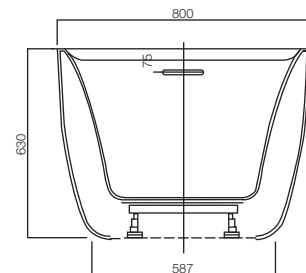

## PRODUCT DETAILS

Range Name	LEXA
Category	OXYPOOL SYSTEM
Code	AWL-WHT-FSBTLX1001OX
Size (mm)	1800 x 800 x 500
Material	LUCITE ACRYLIC
Reinforcement	FIBER GLASS & RESIN

## TECHNICAL DRAWING

Top View

Side View

Front View

Accessories Included

Drain & Overflow, Frame SS, Headrest

## FEATURES

- Size: 1800 x 800 x 500 mm
- Depth: 500mm
- Oxy Jets- 2 numbers
- Chromo source: 2

## PRODUCT DETAILS

Range Name	LEXA
Category	FREE STANDING BATHTUB
Code	ABT-WHT-FSBTLX1001
Size (mm)	1800 X 800 X 500
Material	LUCITE ACRYLIC
Reinforcement	FIBER GLASS & RESIN