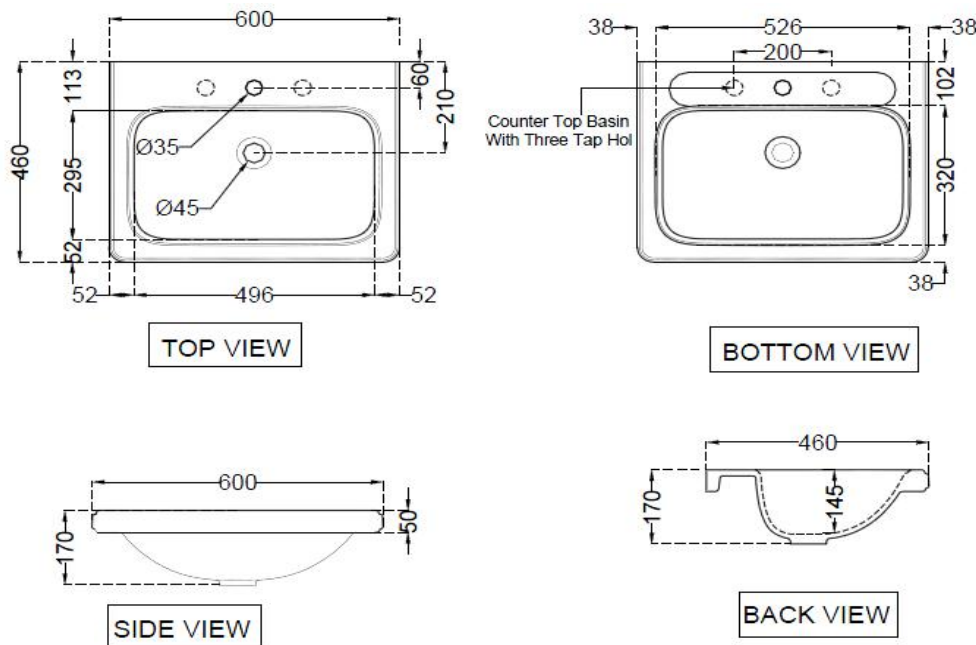

SPECIFICATION DATA SHEET

PRODUCT DETAILS

Manufacturer :	Artize	Type:	Counter top basin
Outlet	Vertical	Colour:	White
Technical Details:	Tap hole With Extra hole Semi punch dia. $\varnothing 35 \pm 2$ mm.		
	ID of waste outlet hole dia. $\varnothing 45 \pm 3$ mm	Material:	Ceramic-FFC
Horizontal distance between the Bowl edge and the centre line of the waste outlet hole ≤ 210 mm			

PRODUCT IMAGE

TECHNICAL DRAWING

Product Dimension	600x460x170 mm	FEATURES Rectangular Shape with Soft Edges, Three Tap Holes, Anti-germ glaze and with Victorian look and Elegant Design.
Basin Inner Dimension	496x295x145 mm	
Product Weight	12.05 kg.	
ACCESSORIES INCLUDED		
Template		Template
CERTIFICATION		
Compliance : EN 14688:2015 (E), EN 997 :2012+A1:2015		CE

DISCLAIMER: Our every effort has been made to ensure factual accuracy, the information presented subject to changes due to requirements in different sites, markets and/ or countries. All dimensions are in mm (Tolerance ± 5 MM). Jaquar reserves the right to make the necessary amendments at any time without prior notice.