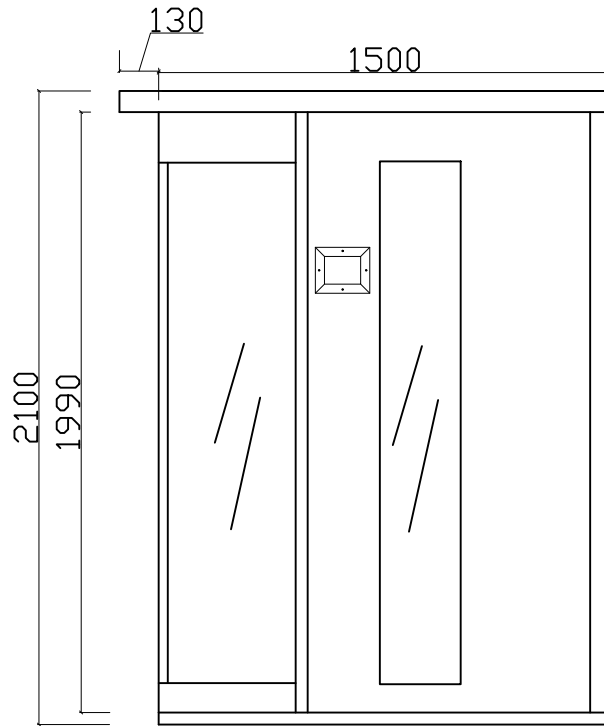

TOP VIEW

FRONT ELEVATION

SIDE ELEVATION

Artize

Jaquar Group

Global Headquarters
 Plot No. 3, Sector- M-11, IMT Manesar
 Gurgaon, NCR - 122050, India
 E-mail : Sales: support@jaquar.com
 Customer Service : service@jaquar.com

ITEM CODE	ASU-NAW-9060150
ITEM TYPE	ARTIZE SAUNA AURA
ITEM SIZE	1500X1200X2100mm
ALL DIMENSIONS ARE IN MM. (TOLERANCE ± 5 MM)	