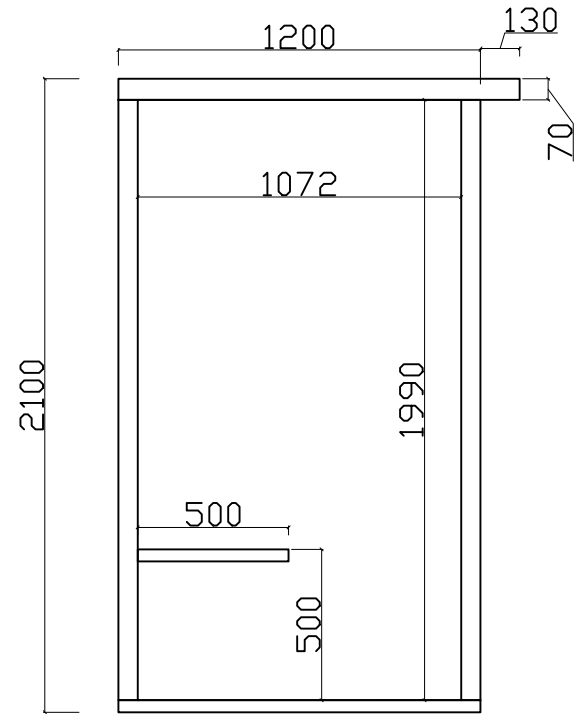

TOP VIEW

FRONT ELEVATION

SIDE ELEVATION

Artize

Jaquar Group

Global Headquarters
 Plot No. 3, Sector- M-11, IMT Manesar
 Gurgaon, NCR - 122050, India
 E-mail : Sales: support@jaquar.com
 Customer Service : service@jaquar.com

ITEM CODE	ASU-NAW-9060150
ITEM TYPE	ARTIZE SAUNA AURA
ITEM SIZE	1500X1200X2100mm
ALL DIMENSIONS ARE IN MM. (TOLERANCE ± 5 MM)	