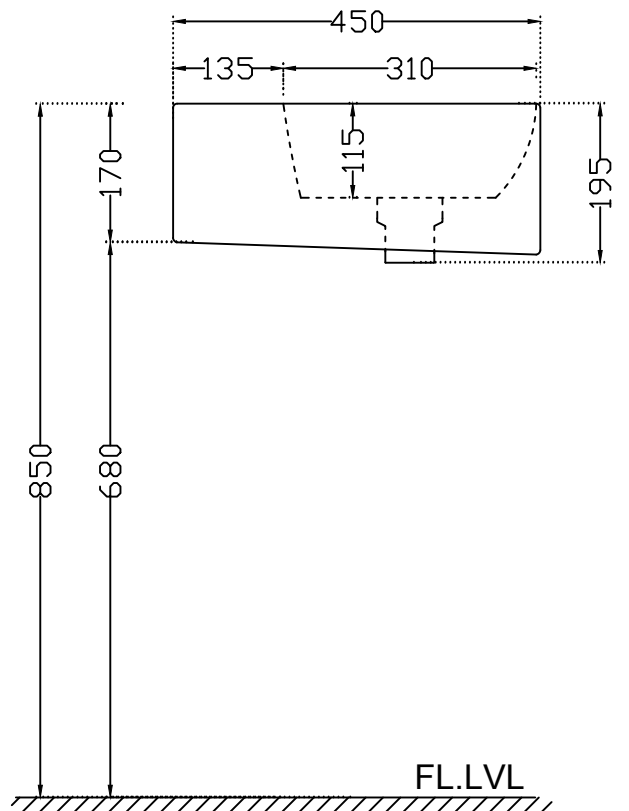

TOP VIEW

SIDE VIEW

FL.LVL

BACK VIEW

FL.LVL

	Jaquar Group Global Headquarters Plot No. 3, Sector- M-11, IMT Manesar Gurgaon, NCR - 122050, India E-mail : Sales: support@jaquar.com Customer Service : service@jaquar.com		ITEM CODE	ADS-WHT-64805
	ITEM TYPE	WALL HUNG BASIN		
	ITEM SIZE	650x450x195 mm		
	ALL DIMENSIONS ARE IN MM. (TOLERANCE ± 5 MM)			