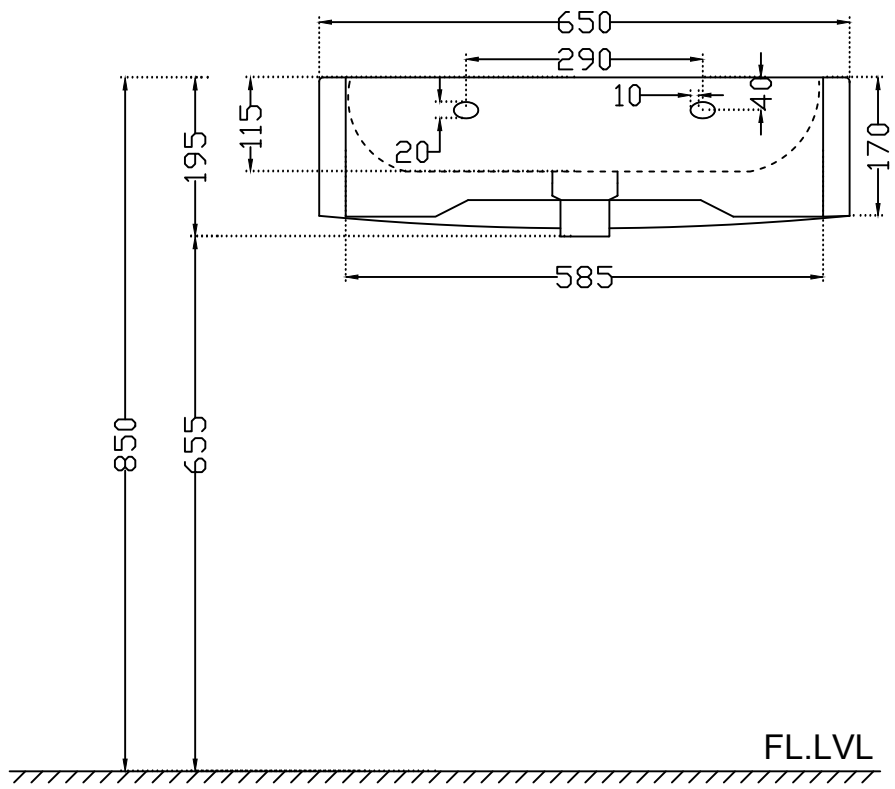

TOP VIEW

SIDE VIEW

FL.LVL

BACK VIEW

FL.LVL

	Jaquar Group Global Headquarters Plot No. 3, Sector- M-11, IMT Manesar Gurgaon, NCR - 122050, India E-mail : Sales: support@jaquar.com Customer Service : service@jaquar.com		ITEM CODE	ADS-WHT-64805
	ITEM TYPE	WALL HUNG BASIN		
	ITEM SIZE	650x450x195 mm		
	ALL DIMENSIONS ARE IN MM. (TOLERANCE ± 5 MM)			