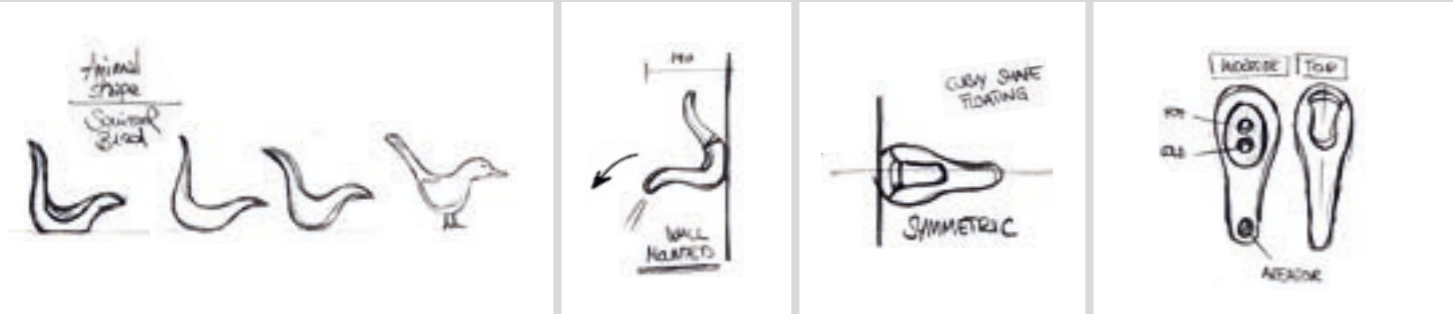

# A unique, one-of-its-kind creation

The abstract image of a bird, perched on the edge of a pool, emerged from the early concept sketches. The lever and spout are united in a single, friendly form, which is simple and enjoyable to use.

The curve of the tap's body echoes the movement and flow of water, while its reflective surface appears as seamless as liquid metal. The 'tail' acts as a mixer lever, which moves smoothly backwards and to the left and right.

Extensively prototyped and finely tuned for ergonomic comfort, function and aesthetics, the curved lever is both intuitive and inviting to the touch. When tilted backwards, the tap's form is transformed into a graceful silver arc.

Designed to be deck-mounted, the tap widens and curves slightly at the base to give the impression of delicate balance, while ensuring strength and stability, and discreetly concealing the fixtures and water supply. Unlike conventional bathroom accessories, which are conceived as a series and specified in a variety of options, Tailwater combines style and function in a unique and graceful sculpture – for this reason, there is only one signature product in the range.