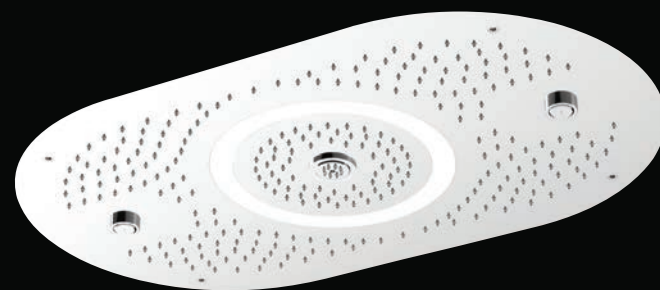

OSA-CHR-70023: Rainjoy+ Shower 704X434mm AISI 304 stainless steel in polished finish with RGB LED lights remote control & with installation kit for false ceiling

- Chromotherapy (RGB): LED x 0.23W with 12V Power Supply (SMPS) Including Controller, Connecting to AC 100-240V, 50-60Hz
- 4-functions | Rain | Intense | Bold Massage | 2 X Mist

OSA-CHR-70023 iV6: (Compatible with ShowerTronic iV6)

CONCEPTS

Design Your Showering Concept With Rainjoy+