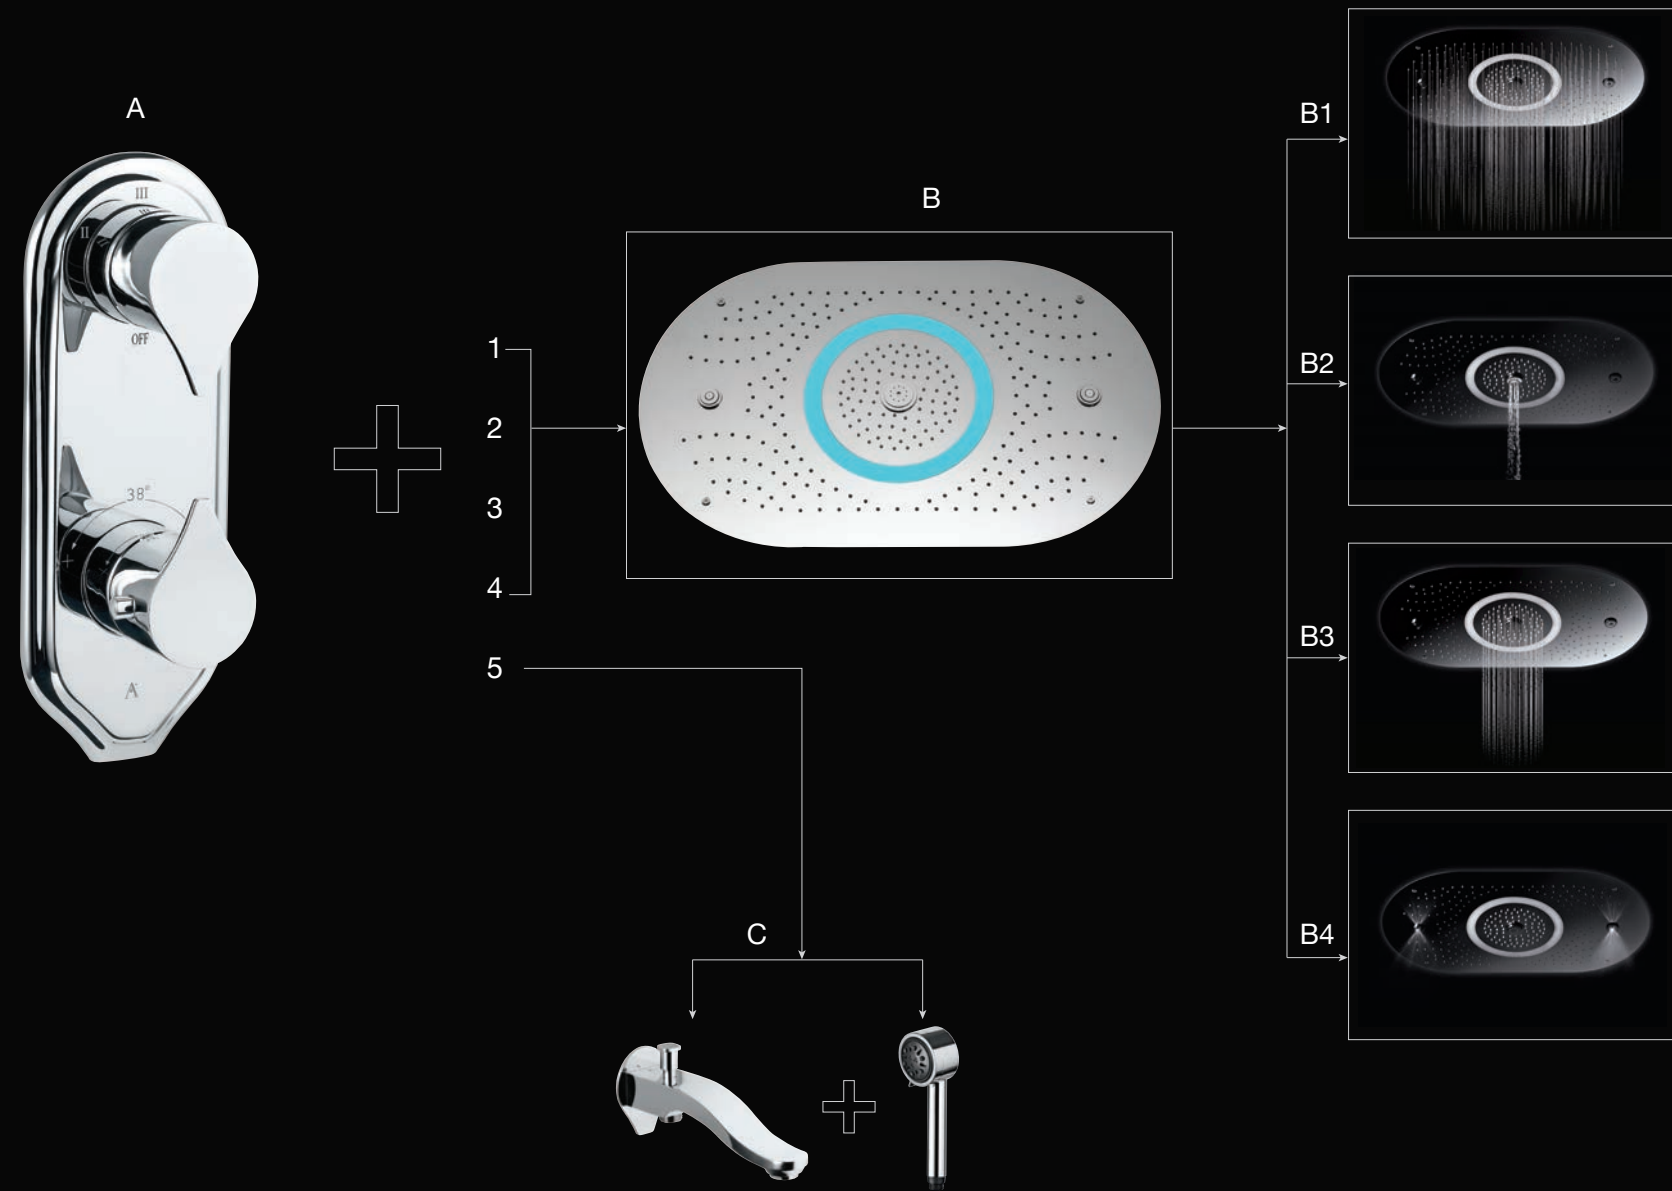

**OSA-CHR-70021 iV6:** (Compatible with ShowerTronic iV6)

**OSA-CHR-70023:** Rainjoy+ Shower 704X434mm AISI 304 stainless steel in polished finish with RGB LED lights remote control & with installation kit for false ceiling

- Chromotherapy (RGB): LED x 0.23W with 12V Power Supply (SMPS) Including Controller, Connecting to AC 100-240V, 50-60Hz
- 4-functions | Rain | Intense | Bold Massage | 2 X Mist

**OSA-CHR-70023 iV6:** (Compatible with ShowerTronic iV6)

## CONCEPTS

Design Your Showering Concept With Rainjoy+

CONCEPT - 1

CONCEPT - 2

• Showertronic iv6 | STC-CHR-70000 • Rainjoy+ | OSA-CHR-70021 iv6  
 • Cellini Bathtub Spout with button attachment | SPT-CHR-47463 • Body Shower | BSA-CHR-70071

• Thermanik -S | THK-CHR-697N • Rainjoy+ OSA-CHR-70021 • Body Shower | BSA-CHR-70071

CONCEPT - 3

- Tiaara Thermostatic Valve | TIA-CHR-73687N • Rainjoy+ | OSA-CHR-70023
- Tiaara Bathtub Spout with Diverter and Wall Flange | SPT-CHR-73463