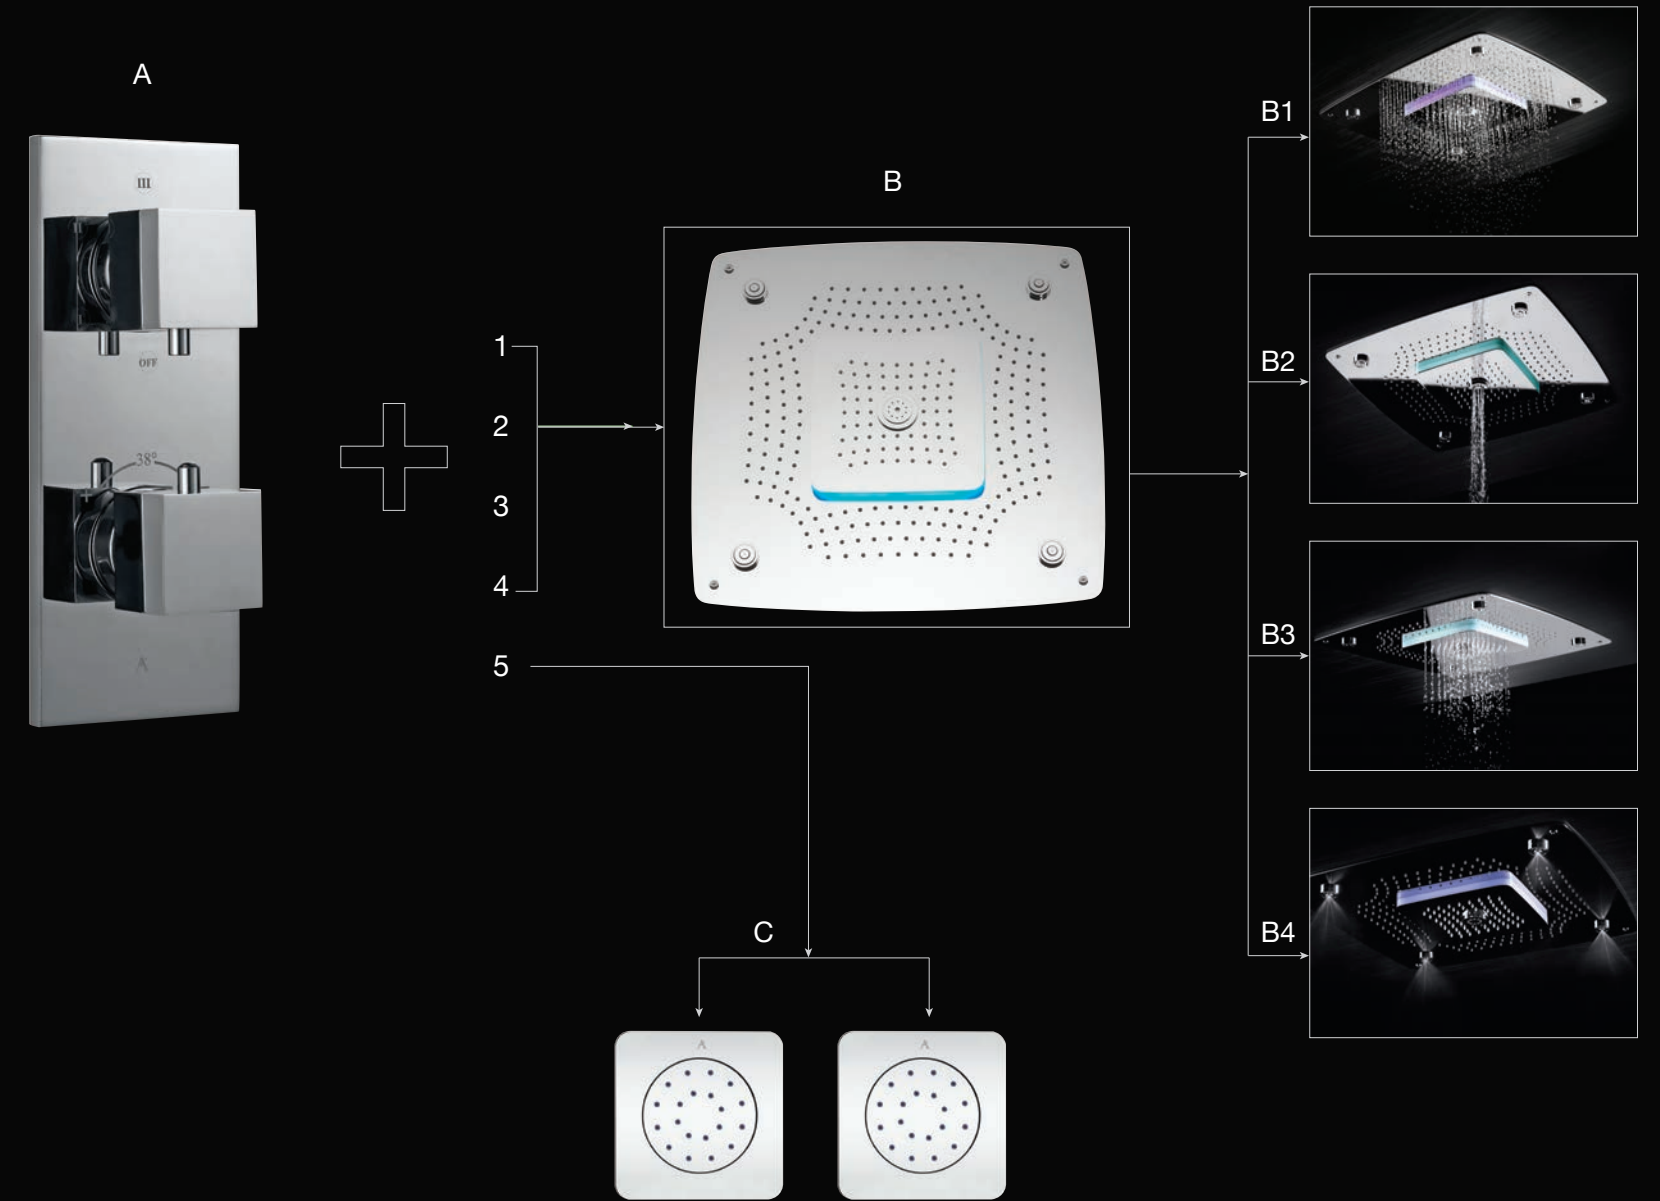

**OSA-CHR-70021:** Rainjoy+ Shower 500X500mm AISI 304 stainless steel in polished finish with RGB LED lights remote control & with installation kit for false ceiling

- Chromotherapy (RGB): LED x 0.23W with 12V Power Supply (SMPS) Including Controller, connecting to AC 100-240V, 50-60Hz
- 4-functions | Rain | Intense | Bold Massage | 4 X Mist

**OSA-CHR-70021 iV6:** (Compatible with ShowerTronic iV6)

**OSA-CHR-70023:** Rainjoy+ Shower 704X434mm AISI 304 stainless steel in polished finish with RGB LED lights remote control & with installation kit for false ceiling

- Chromotherapy (RGB): LED x 0.23W with 12V Power Supply (SMPS) Including Controller, Connecting to AC 100-240V, 50-60Hz
- 4-functions | Rain | Intense | Bold Massage | 2 X Mist

**OSA-CHR-70023 iV6:** (Compatible with ShowerTronic iV6)

## CONCEPTS

Design Your Showering Concept With Rainjoy+

CONCEPT - 1

CONCEPT - 2

• Showertronic iv6 | STC-CHR-70000 • Rainjoy+ | OSA-CHR-70021 iv6  
 • Cellini Bathtub Spout with button attachment | SPT-CHR-47463 • Body Shower | BSA-CHR-70071