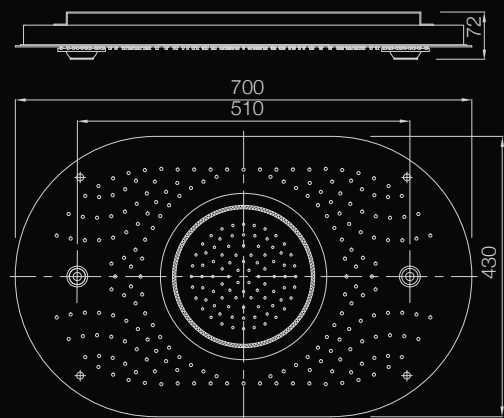

OSA-CHR-70023: Rainjoy+ Shower 704X434mm AISI 304 stainless steel in polished finish with RGB LED lights remote control & with installation kit for false ceiling

- Chromotherapy (RGB): LED x 0.23W with 12V Power Supply (SMPS) Including Controller, Connecting to AC 100-240V, 50-60Hz
- 4-functions | Rain | Intense | Bold Massage | 2 X Mist

OSA-CHR-70023 iV6: (Compatible with ShowerTronic iV6)

CONCEPTS

Design Your Showering Concept With Rainjoy+