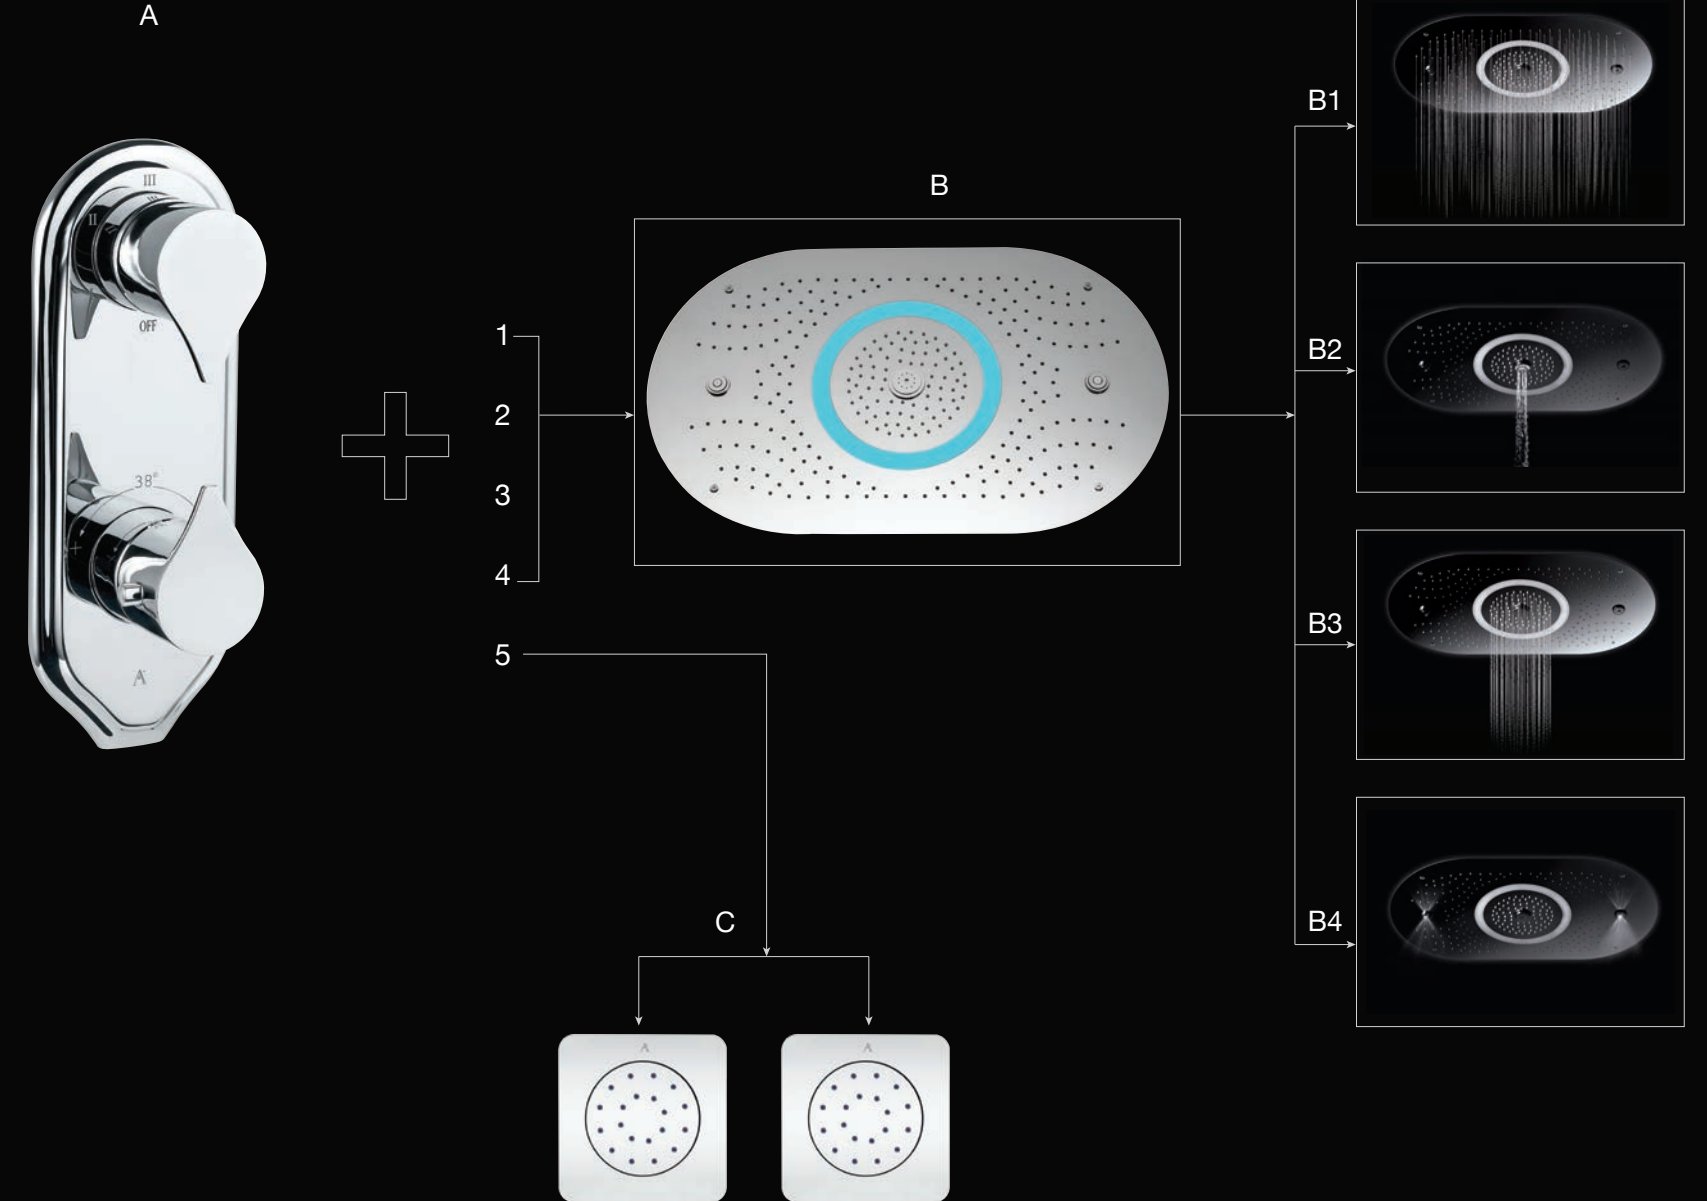

CONCEPT - 4

- Tiaara Thermostatic Valve | TIA-CHR-73687N • Rainjoy+ | OSA-CHR-70023 • Body Shower | BSA-CHR-70071