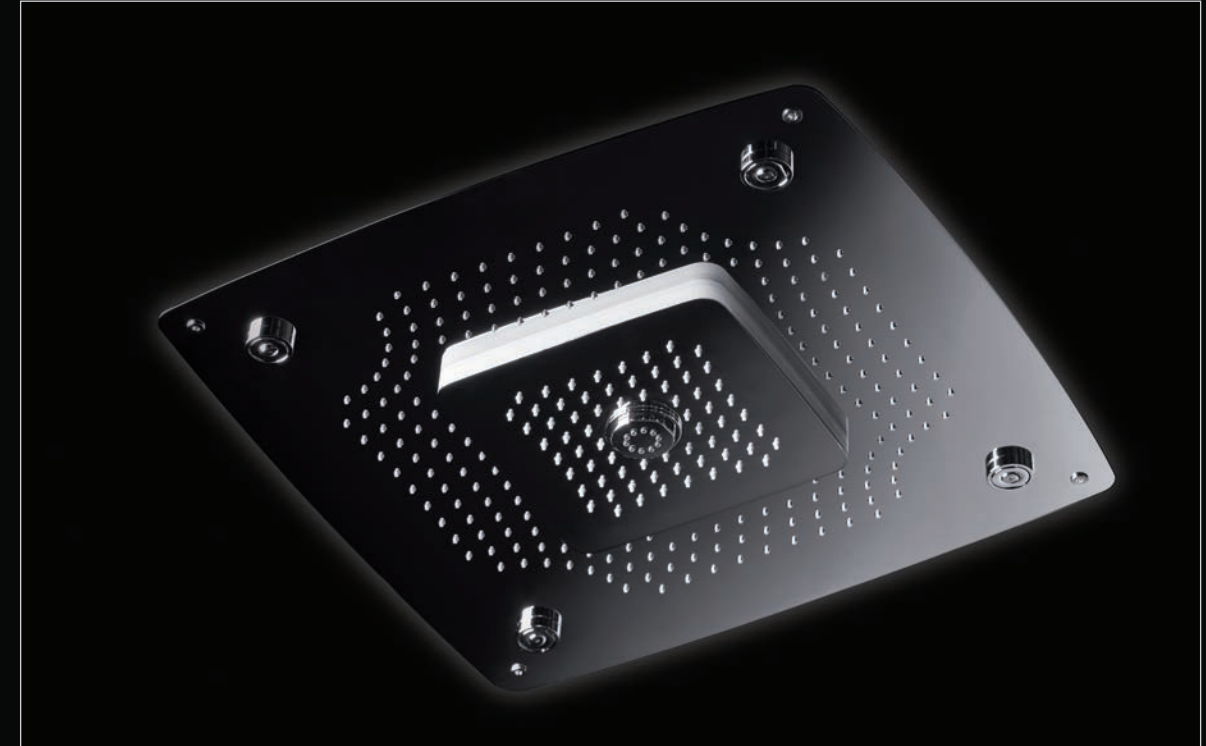

Two kinds of Rainjoy+

Oval | Square

Featuring clean, aesthetic lines and an unobtrusive design, both models of Rainjoy+ use a larger-than-life size to envelop you with sensations that aim to relax the muscles, restore calmness and repair the damage caused by daily life's stresses and strains. And leave you feeling revived, recharged and rejuvenated.