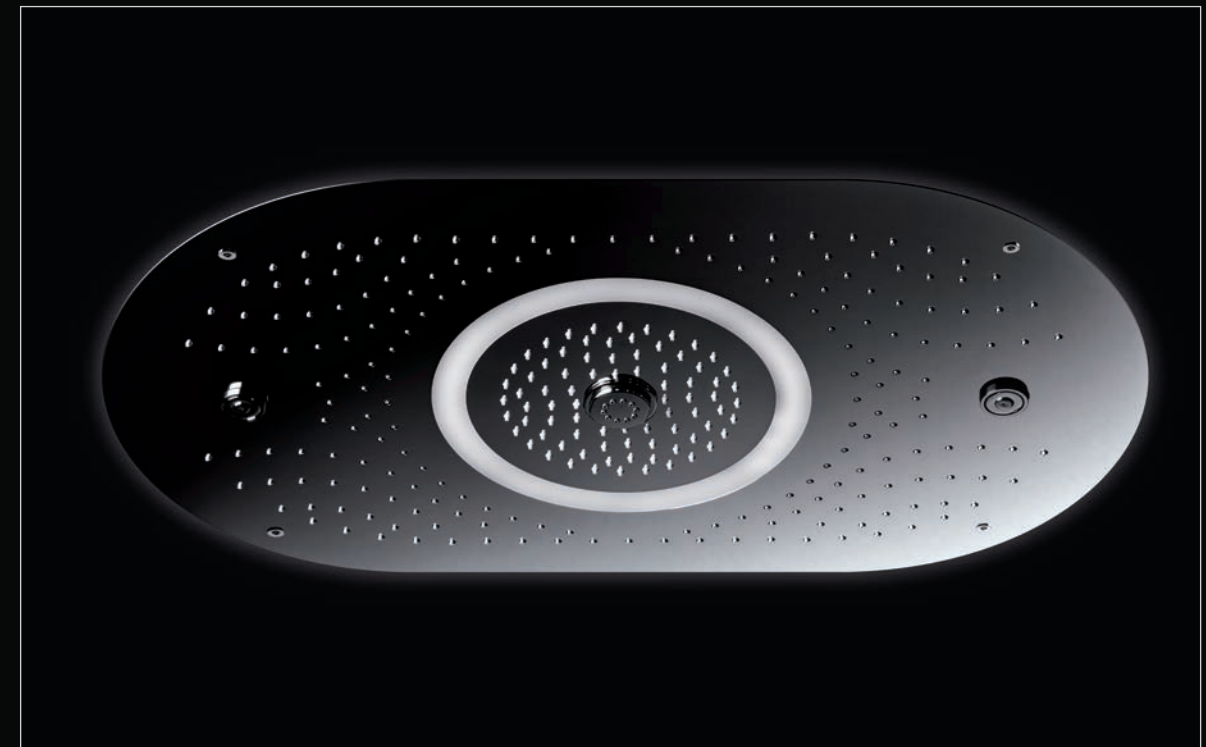

Massage  
The joy of pulsating aquapressure.

The massage mode uses a special revolving nozzle that sends out water in intermittent pulses. Spinning, spiral columns of water land on the body milliseconds apart to create a drumming effect on the skin and muscles. This promotes blood flow, and the invigorating pressure relaxes and revives the body like only a massage can.

# Chromotherapy

Rainjoy+ also features Chromotherapy lights controlled by a waterproof, cordless remote to let you pick a relaxing colour or switch to an energising, pulsating, multi-colour experience.

## Oval | Square

Featuring clean, aesthetic lines and an unobtrusive design, both models of Rainjoy+ use a larger-than-life size to envelop you with sensations that aim to relax the muscles, restore calmness and repair the damage caused by daily life's stresses and strains. And leave you feeling revived, recharged and rejuvenated.

**OSA-CHR-70021:** Rainjoy+ Shower 500X500mm AISI 304 stainless steel in polished finish with RGB LED lights remote control & with installation kit for false ceiling

- Chromotherapy (RGB): LED x 0.23W with 12V Power Supply (SMPS) Including Controller, connecting to AC 100-240V, 50-60Hz
- 4-functions | Rain | Intense | Bold Massage | 4 X Mist