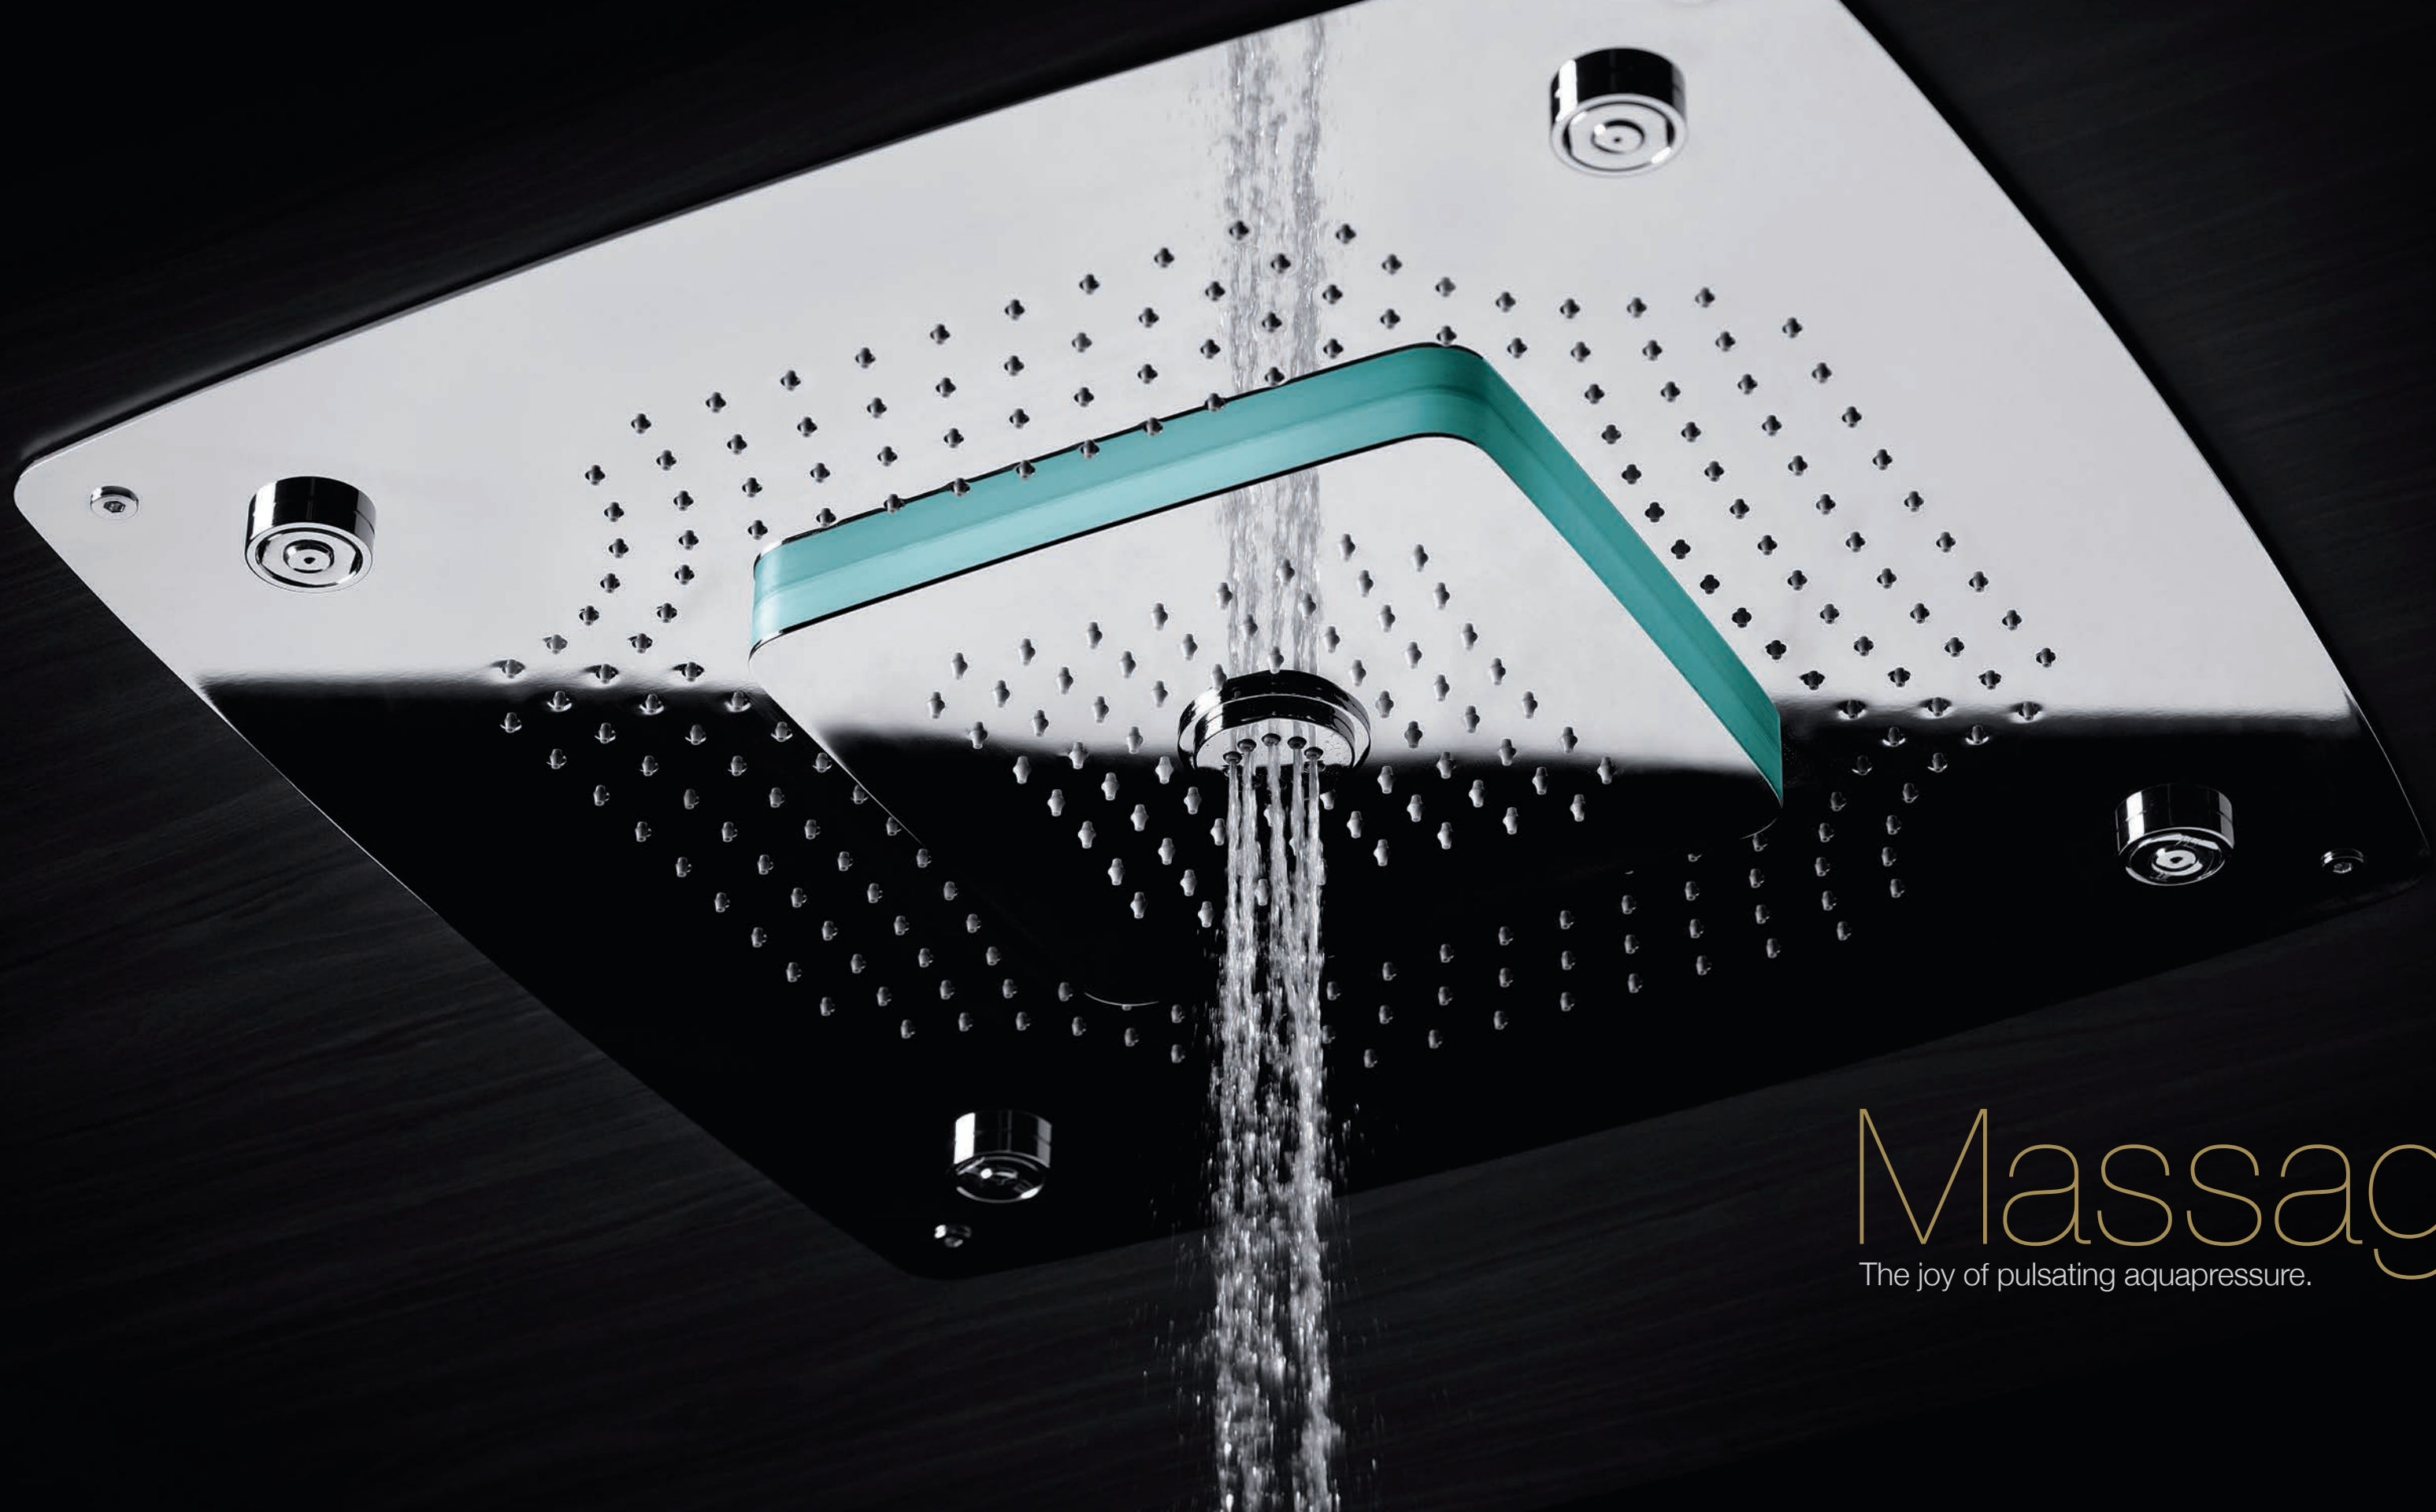

# Rain

Welcome the emptying of the clouds  
with arms wide open.

The Rain mode lets you enjoy an extra-large, overhead shower zone for a complete body bath. With pearls of water streaming from every jet on the large showerhead, the Rain mode's generous coverage is as rejuvenating as the monsoon's first downpour.

# Intense

Feel the drums of the rain gods  
play a thrilling tune on your skin.

Concentrating a powerful flow of heavy drops into a small area from the central jets, the Intense mode is spread perfectly to fall on your head and shoulders, and relax and recharge you in minutes.

# Mist

Lose yourself in the kiss of  
a million droplets a minute.

Special nozzles recreate the joy of being in a cloud as the Mist mode's floating blanket of feather-touch droplets gently covers you with freshness. Mist spray is created by forcing water through tiny holes, and this mode is great not just for relieving stress, but also for hot summer days or after a long, hard work-out.

Massage  
The joy of pulsating aquapressure.

The massage mode uses a special revolving nozzle that sends out water in intermittent pulses. Spinning, spiral columns of water land on the body milliseconds apart to create a drumming effect on the skin and muscles. This promotes blood flow, and the invigorating pressure relaxes and revives the body like only a massage can.