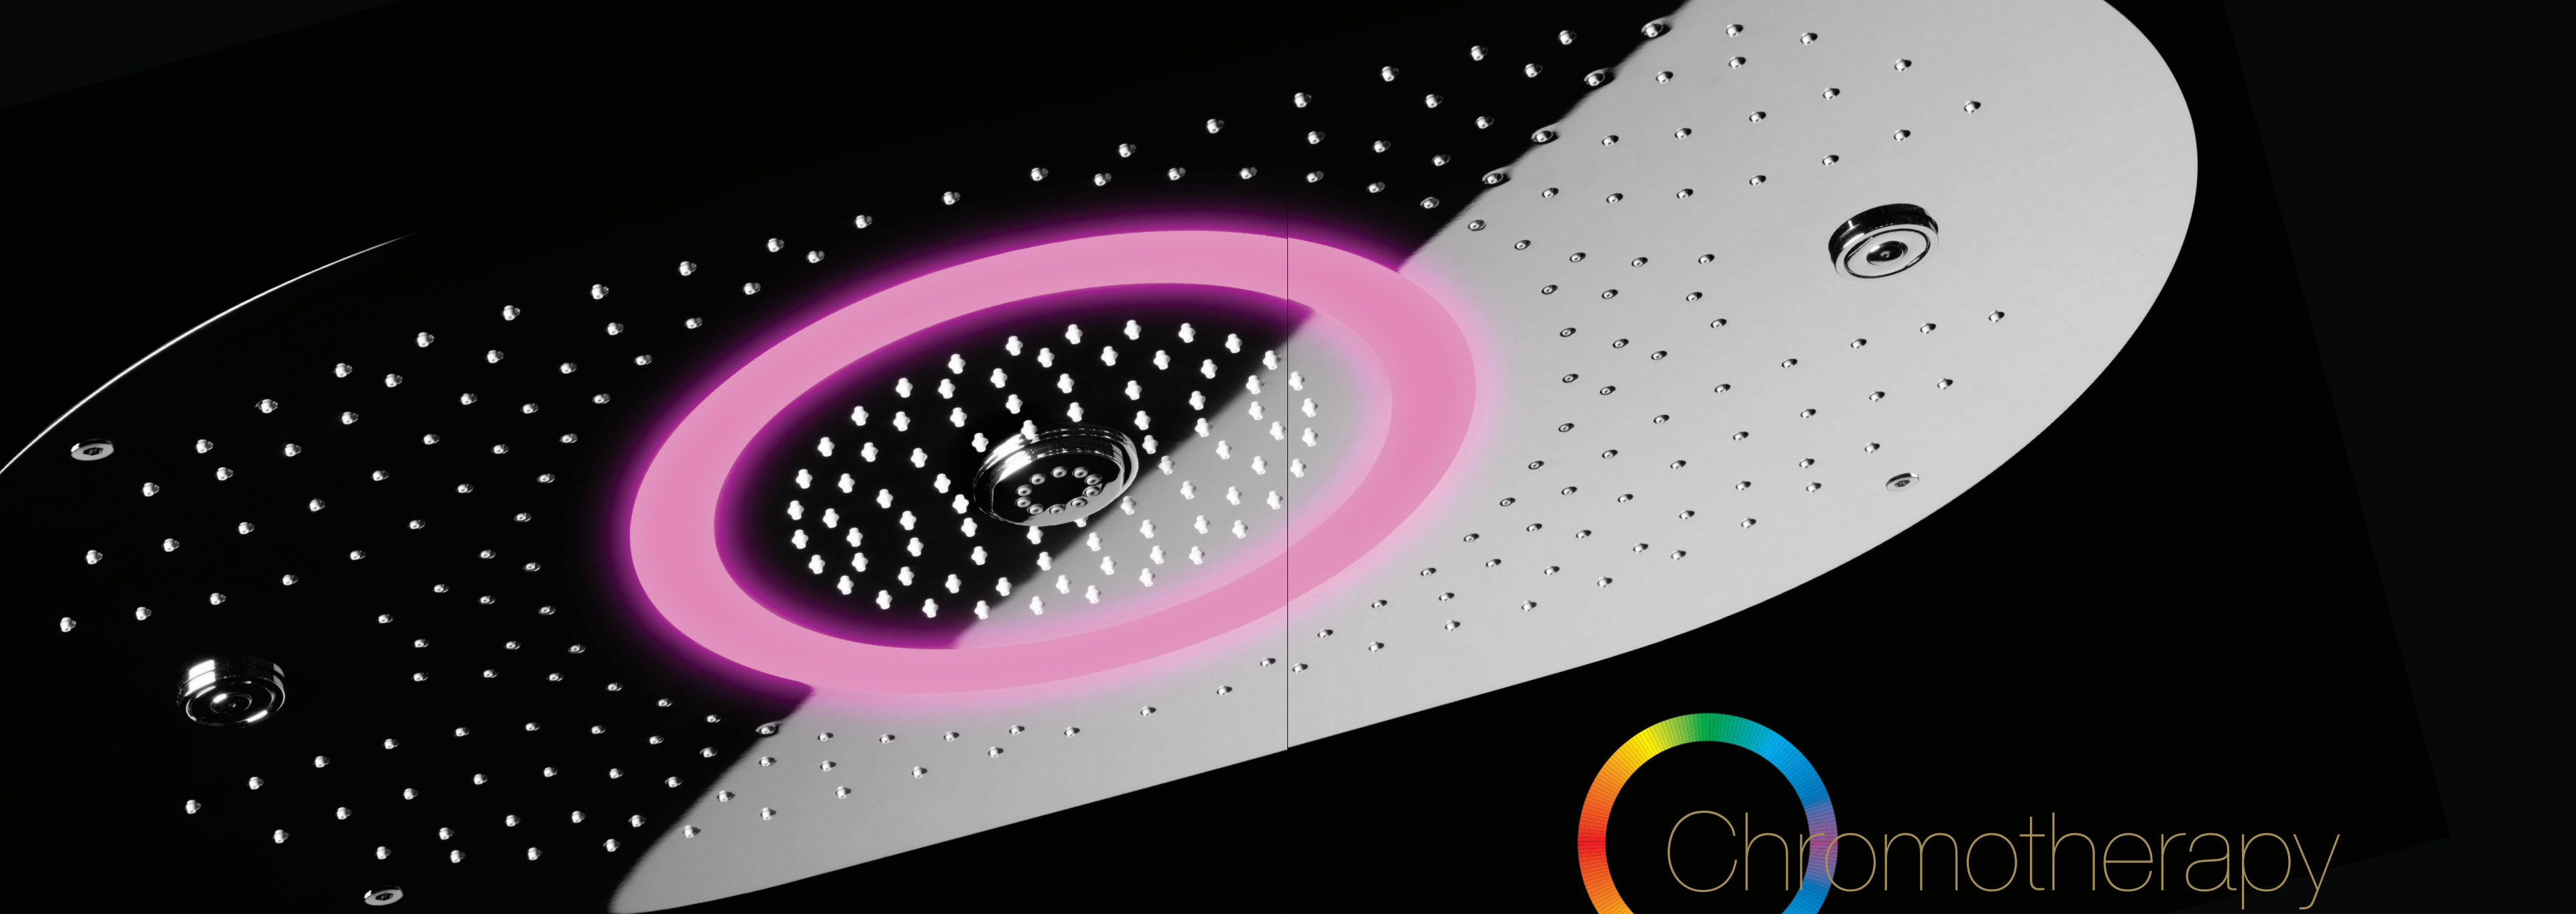

# Mist

Lose yourself in the kiss of  
a million droplets a minute.

Special nozzles recreate the joy of being in a cloud as the Mist mode's floating blanket of feather-touch droplets gently covers you with freshness. Mist spray is created by forcing water through tiny holes, and this mode is great not just for relieving stress, but also for hot summer days or after a long, hard work-out.

Massage  
The joy of pulsating aquapressure.

The massage mode uses a special revolving nozzle that sends out water in intermittent pulses. Spinning, spiral columns of water land on the body milliseconds apart to create a drumming effect on the skin and muscles. This promotes blood flow, and the invigorating pressure relaxes and revives the body like only a massage can.

# Chromotherapy

Rainjoy+ also features Chromotherapy lights controlled by a waterproof, cordless remote to let you pick a relaxing colour or switch to an energising, pulsating, multi-colour experience.

## Oval | Square

Featuring clean, aesthetic lines and an unobtrusive design, both models of Rainjoy+ use a larger-than-life size to envelop you with sensations that aim to relax the muscles, restore calmness and repair the damage caused by daily life's stresses and strains. And leave you feeling revived, recharged and rejuvenated.