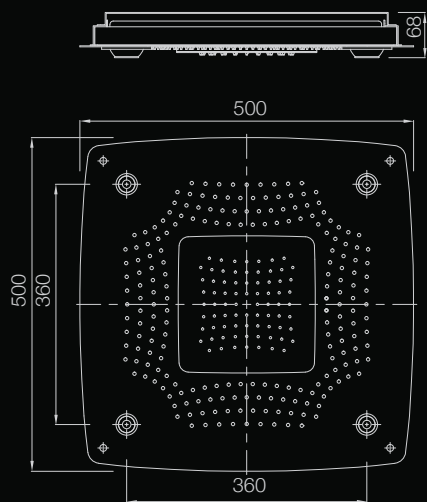

OSA-CHR-70021: Rainjoy+ Shower 500X500mm AISI 304 stainless steel in polished finish with RGB LED lights remote control & with installation kit for false ceiling

- Chromotherapy (RGB): LED x 0.23W with 12V Power Supply (SMPS) Including Controller, connecting to AC 100-240V, 50-60Hz
- 4-functions | Rain | Intense | Bold Massage | 4 X Mist

OSA-CHR-70021 iV6: (Compatible with ShowerTronic iV6)