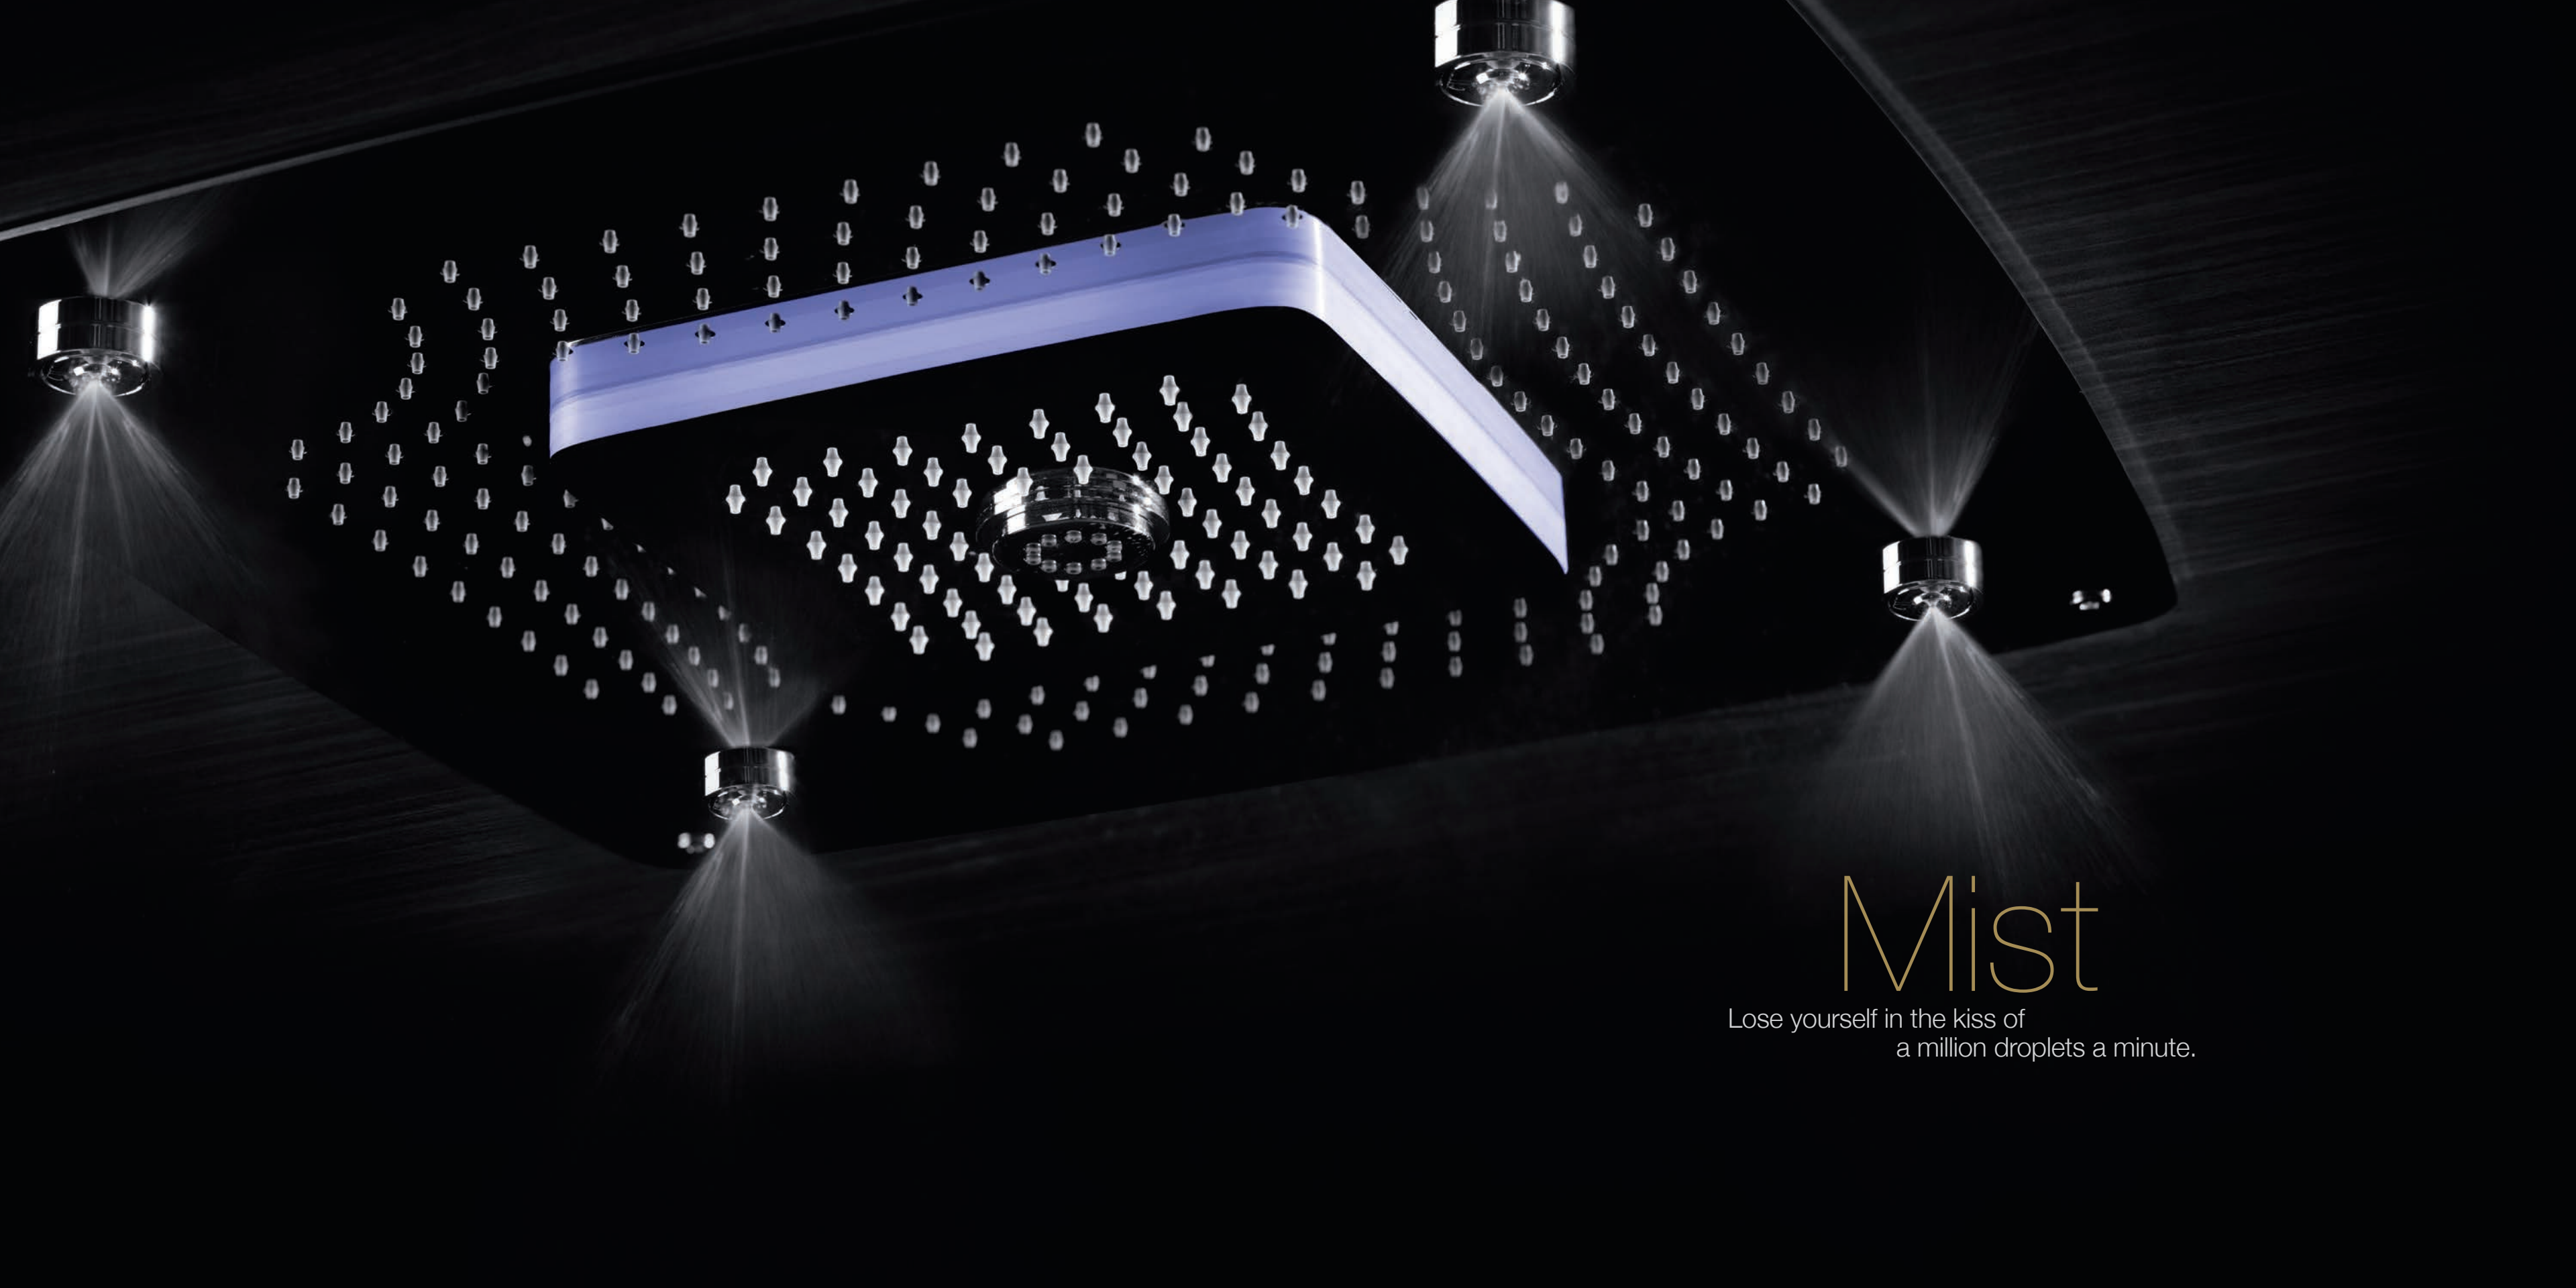

# Rain

Welcome the emptying of the clouds  
with arms wide open.

The Rain mode lets you enjoy an extra-large, overhead shower zone for a complete body bath. With pearls of water streaming from every jet on the large showerhead, the Rain mode's generous coverage is as rejuvenating as the monsoon's first downpour.

# Intense

Feel the drums of the rain gods  
play a thrilling tune on your skin.

Concentrating a powerful flow of heavy drops into a small area from the central jets, the Intense mode is spread perfectly to fall on your head and shoulders, and relax and recharge you in minutes.

Massage  
The joy of pulsating aquapressure.

The massage mode uses a special revolving nozzle that sends out water in intermittent pulses. Spinning, spiral columns of water land on the body milliseconds apart to create a drumming effect on the skin and muscles. This promotes blood flow, and the invigorating pressure relaxes and revives the body like only a massage can.

## Oval | Square

Featuring clean, aesthetic lines and an unobtrusive design, both models of Rainjoy+ use a larger-than-life size to envelop you with sensations that aim to relax the muscles, restore calmness and repair the damage caused by daily life's stresses and strains. And leave you feeling revived, recharged and rejuvenated.