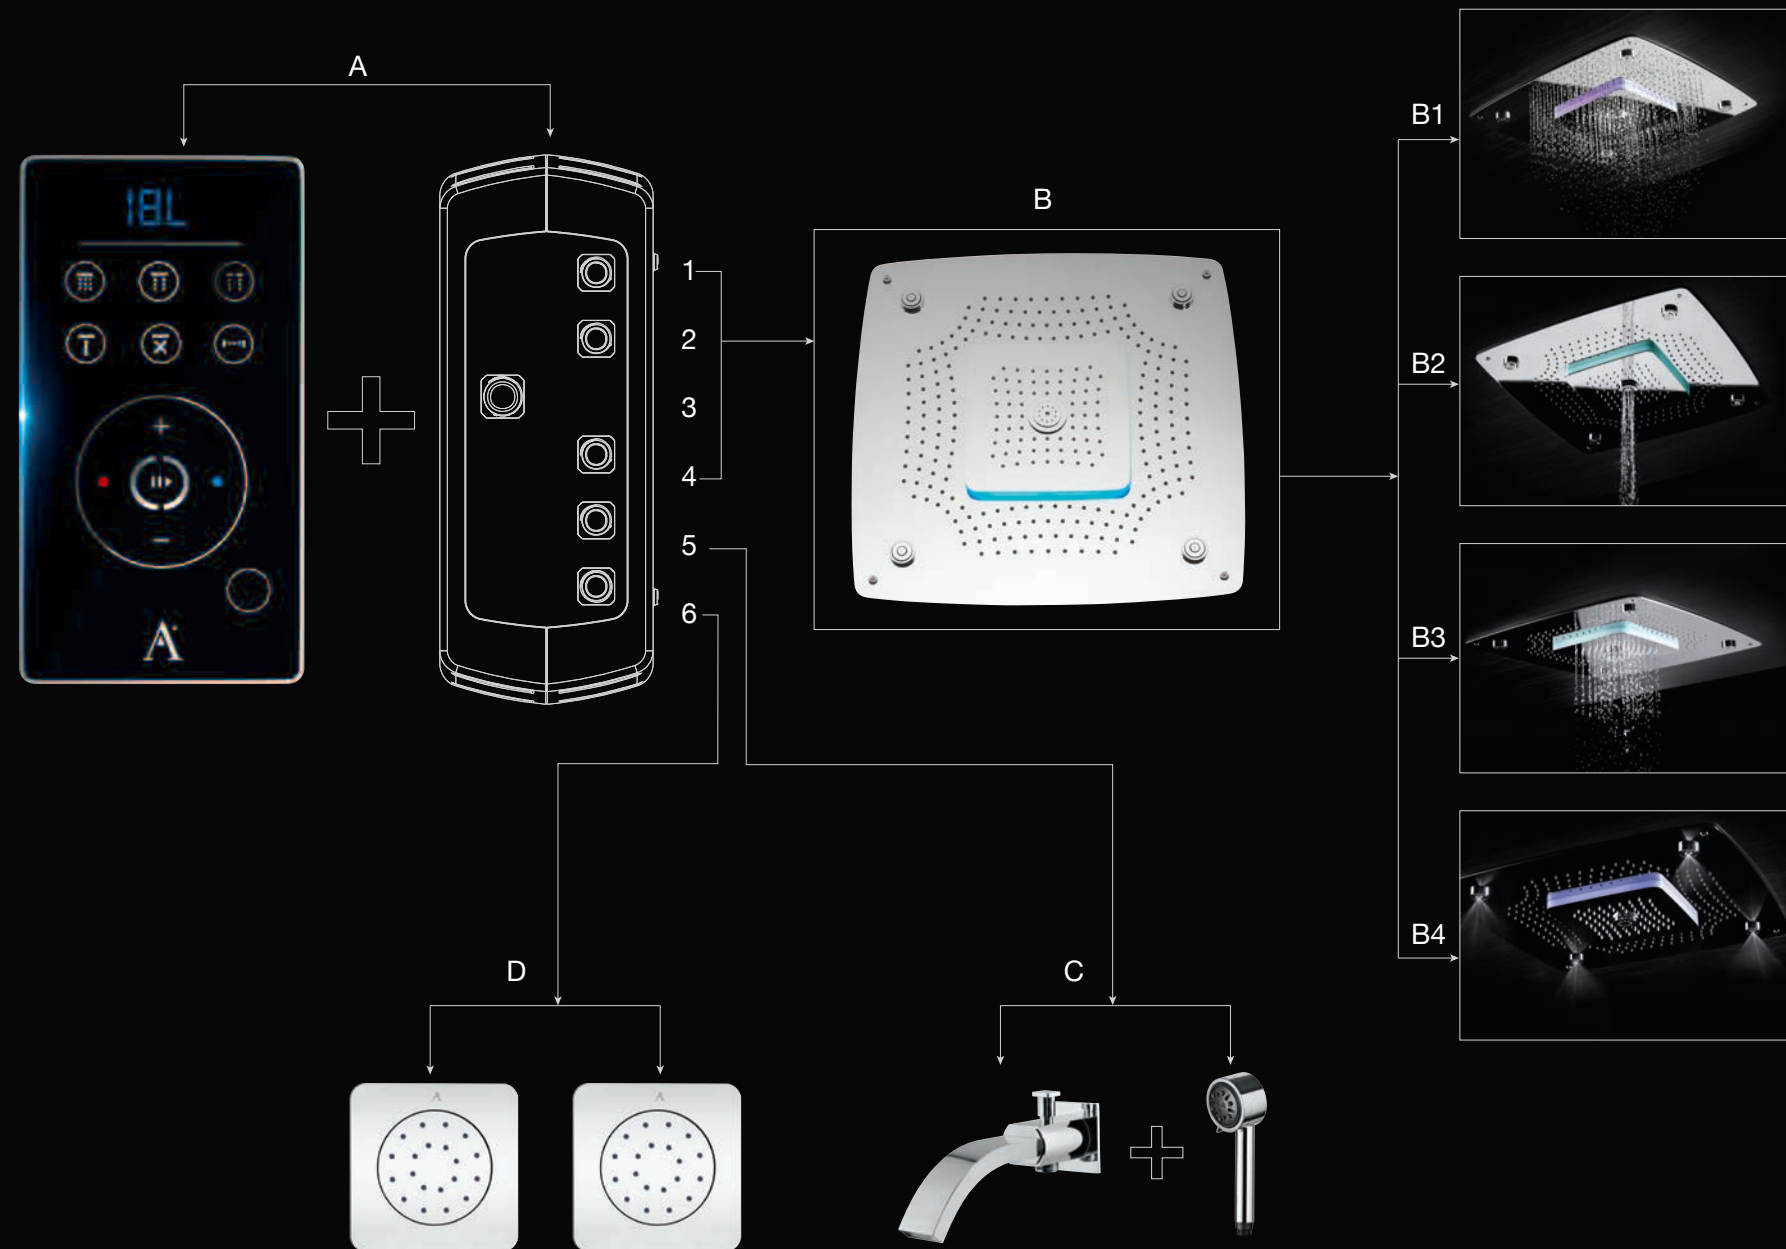

**OSA-CHR-70021:** Rainjoy+ Shower 500X500mm AISI 304 stainless steel in polished finish with RGB LED lights remote control & with installation kit for false ceiling

- Chromotherapy (RGB): LED x 0.23W with 12V Power Supply (SMPS) Including Controller, connecting to AC 100-240V, 50-60Hz
- 4-functions | Rain | Intense | Bold Massage | 4 X Mist

**OSA-CHR-70021 iV6:** (Compatible with ShowerTronic iV6)

**OSA-CHR-70023:** Rainjoy+ Shower 704X434mm AISI 304 stainless steel in polished finish with RGB LED lights remote control & with installation kit for false ceiling

- Chromotherapy (RGB): LED x 0.23W with 12V Power Supply (SMPS) Including Controller, Connecting to AC 100-240V, 50-60Hz
- 4-functions | Rain | Intense | Bold Massage | 2 X Mist

**OSA-CHR-70023 iV6:** (Compatible with ShowerTronic iV6)

## CONCEPTS

Design Your Showering Concept With Rainjoy+

CONCEPT - 1

CONCEPT - 2

• Showertronic iv6 | STC-CHR-70000 • Rainjoy+ | OSA-CHR-70021 iv6  
 • Cellini Bathtub Spout with button attachment | SPT-CHR-47463 • Body Shower | BSA-CHR-70071