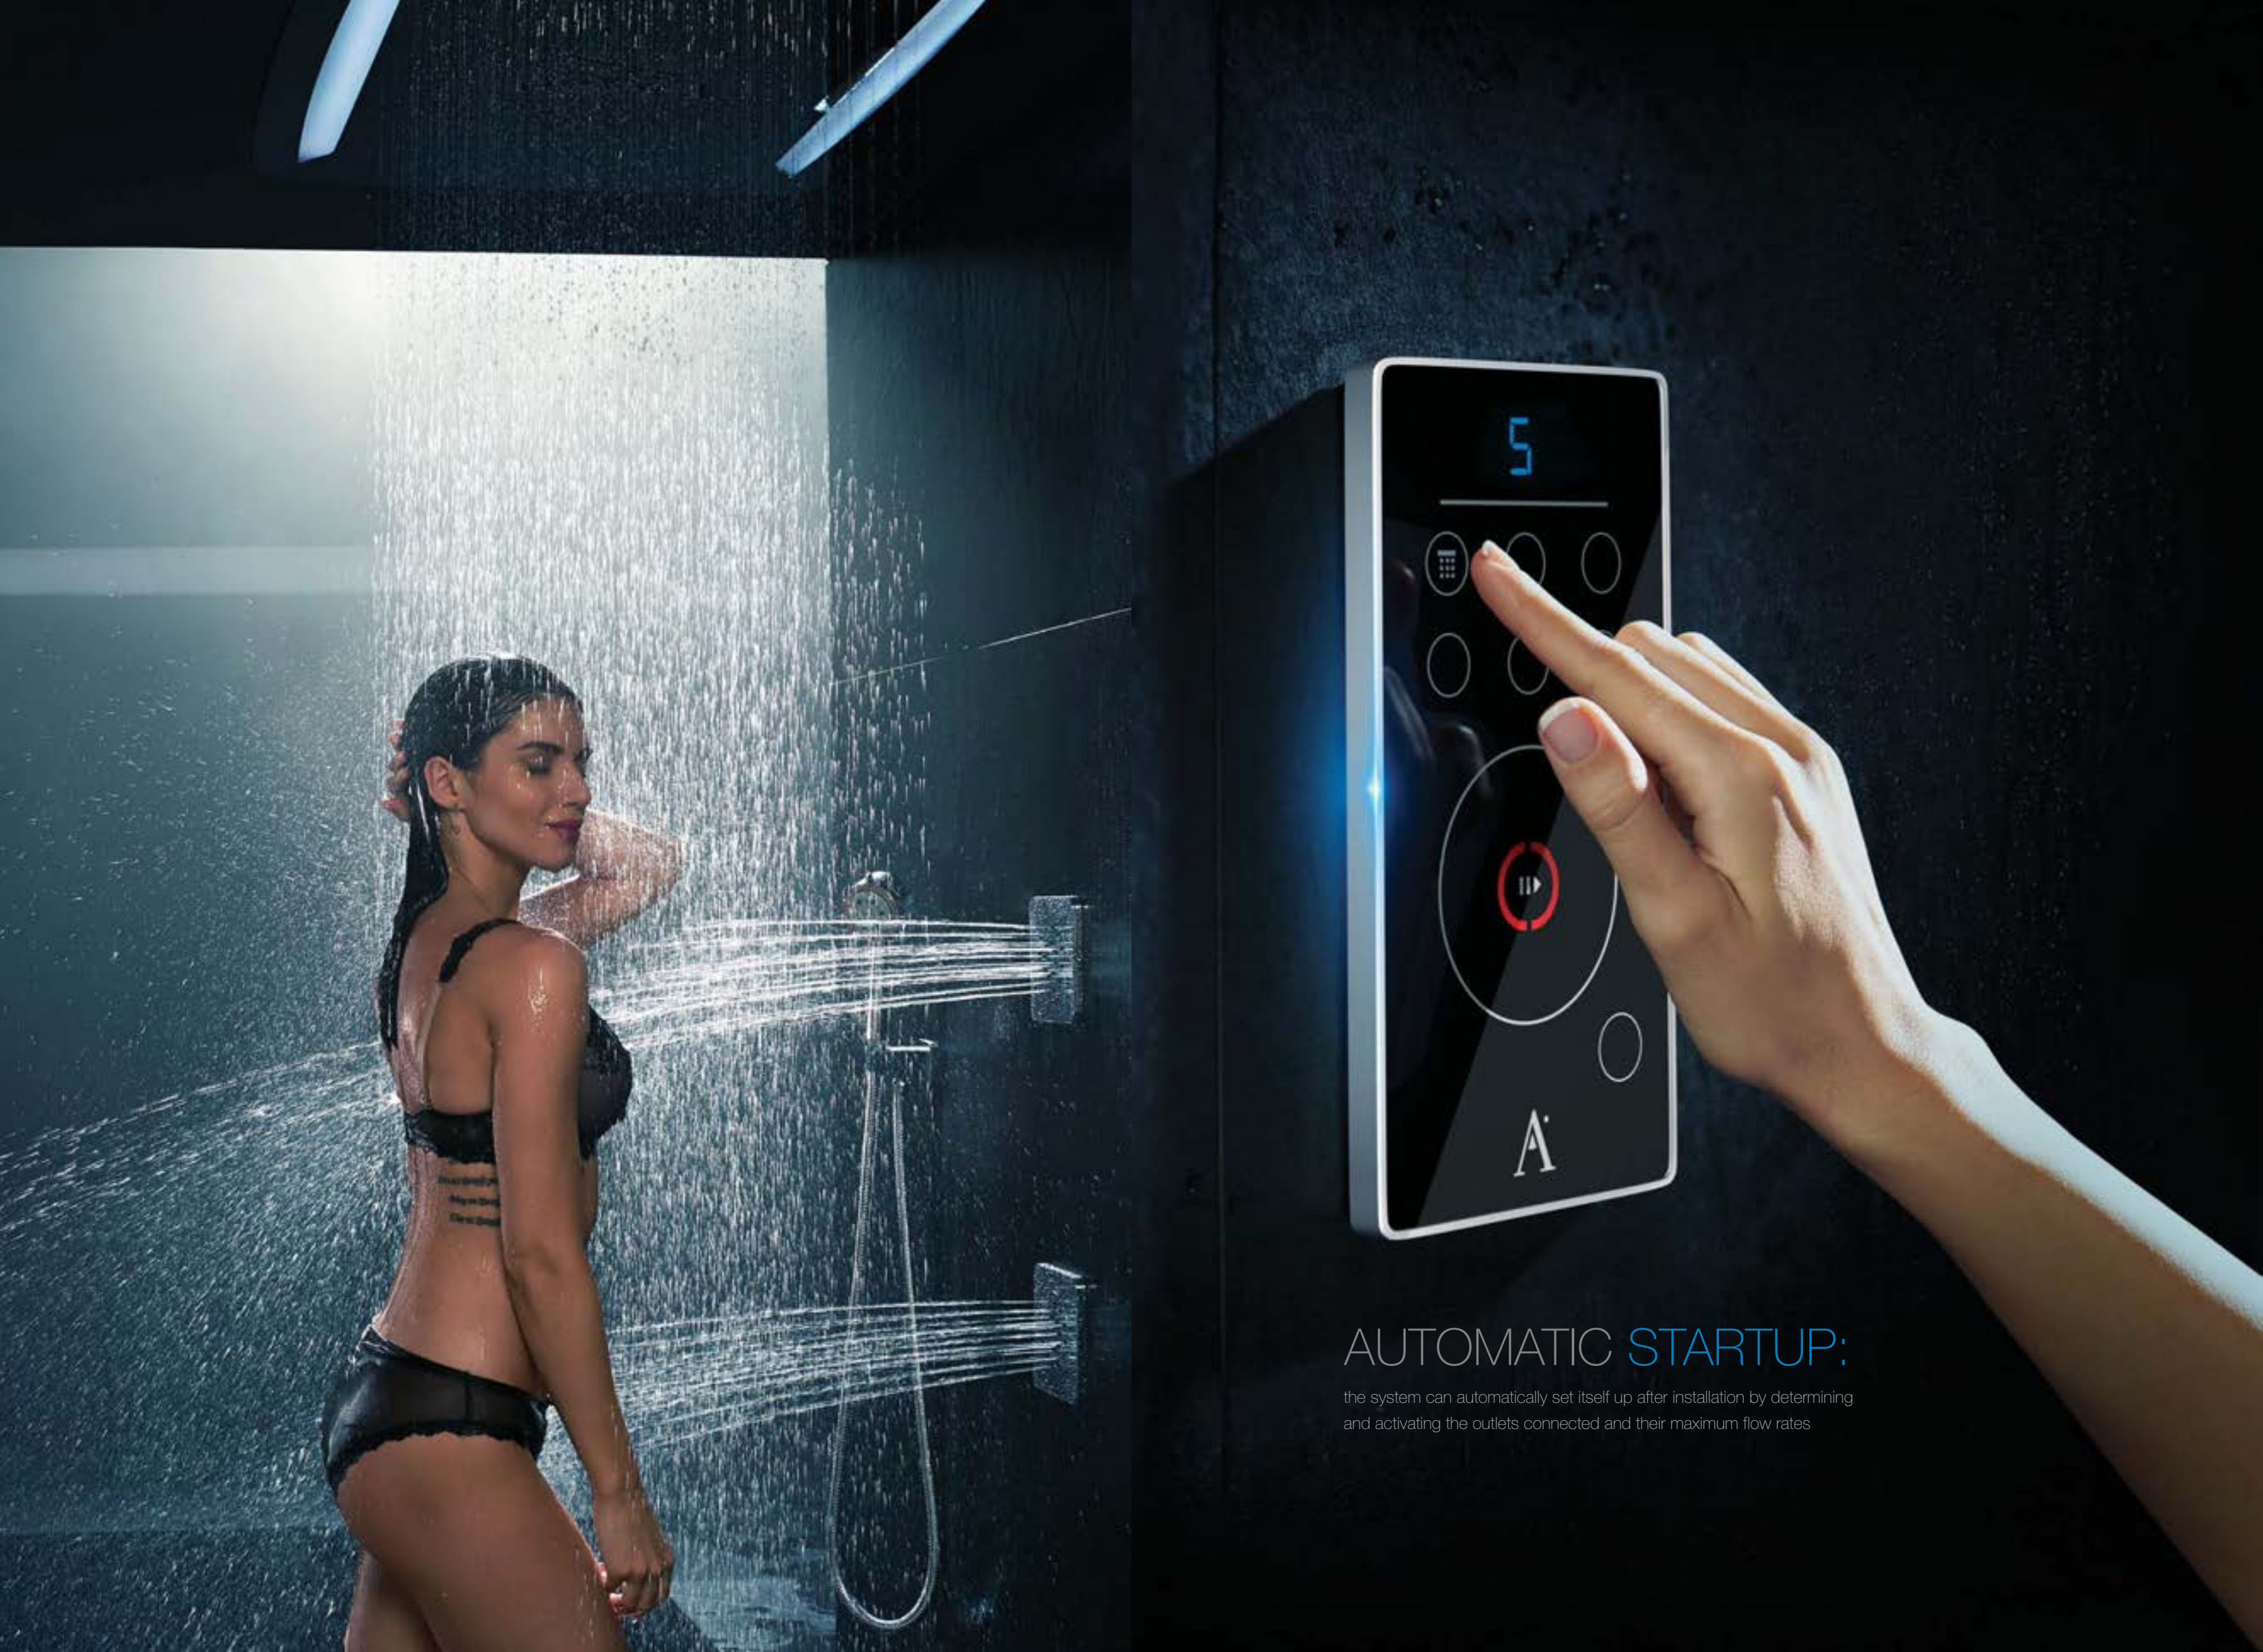

Showrtronic iV6's innovative **electronic thermostatic mixing system** has **6 electronic valves, and multiple sensors**. These are connected to a state-of-the-art intelligent control software managing all showering operations.

LUXURY THAT PERFORMS  
IN THE REAL WORLD.

Artize Showertronic IV6 has been designed to be easy to operate, totally safe and offer uninterrupted showering luxury even in tough, Indian operating conditions. It has been designed and built with a range of features and benefits that will soon be seen not as luxuries but as necessities, by anyone who experiences them.

## WARM UP MODE:

this feature preheats the shower for you by flushing out cold water until the desired preset temperature is reached

## ROCK-STEADY WATER FLOW:

Showertronic IV6 is a flow-static mixer as well. Its 6 intelligent valves, sensors and software maintain the water's flow perfectly steady at the flow rate you choose.