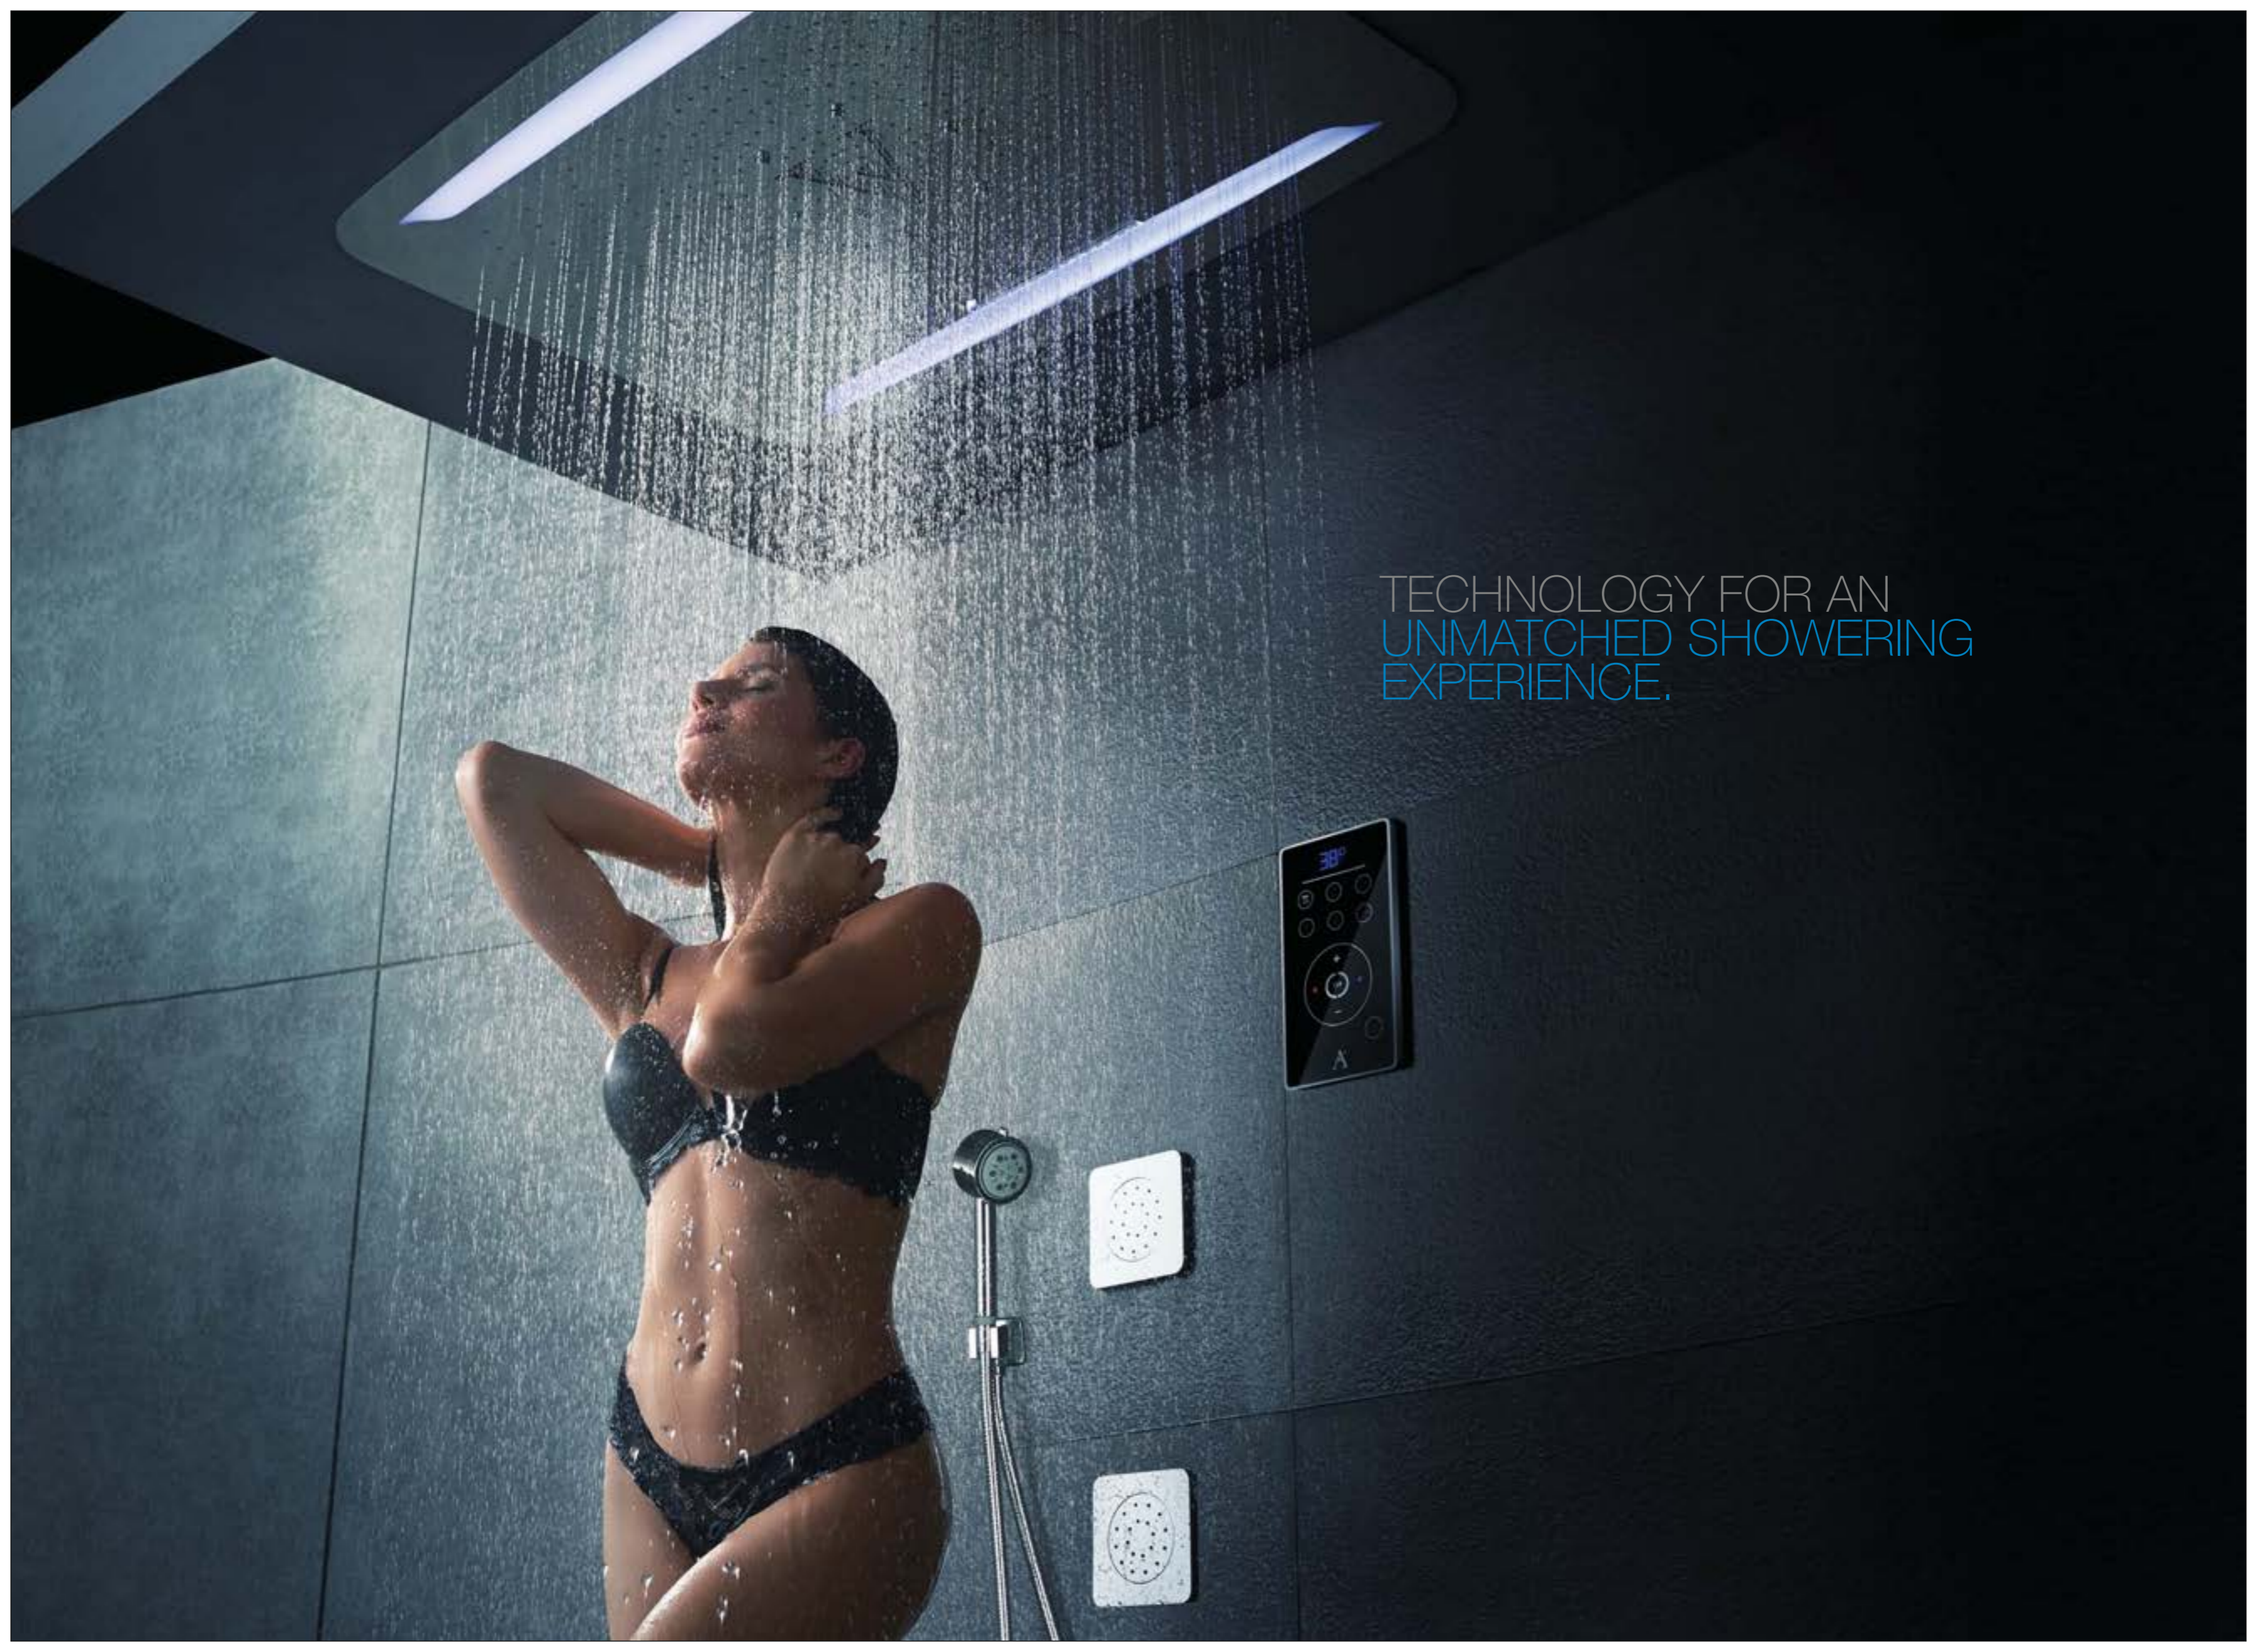

## IT'S TIME TO CHANGE THE WAY YOU SHOWER.

It's time to welcome state-of-the-art technology into the bathroom. It's time to expect a revolution in your showering experience. A revolution that can deliver the ultimate luxury and comfort while showering.

It's the new benchmark in showering luxury. And it awaits the touch of your finger's command.

INTRODUCING  
THE REVOLUTIONARY  
**Artize** Showertronic iV6.

The electronic, thermostatic and flow static mixer that's the best thing to ever happen to showering!

Artize Showertronic iV6 is an intelligent water mixer system, which automatically maintains the water temperature and flow rate during showering. At the touch of a fingertip on the high-durability, waterproof touchpad, you can choose your shower mode, control the temperature, and manage water flow.